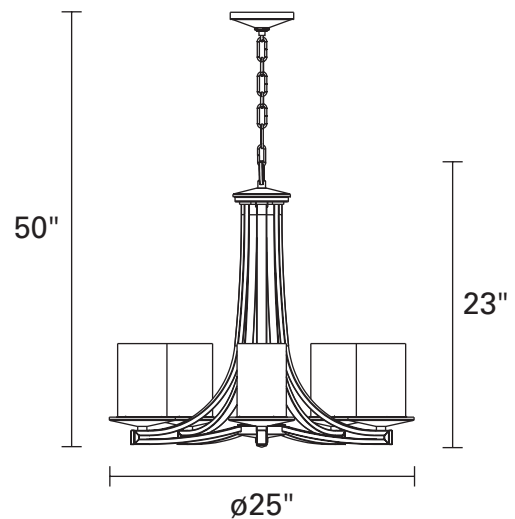

GLASS OPTIONS

OP