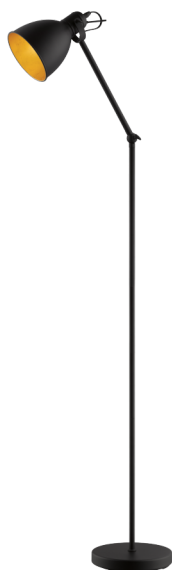

203448A PRIDDY 2

General Information

Material number	203448A
Type	floor light
Product segment	Indoor
Theme	Vintage

Dimensions

Article Height (in inch)	53.94
Net Weight	4.63 Kilogram
Base Diameter (in inch)	9.06

Material & Colour

Enclosure Material	steel
Enclosure Colour	black, gold

Functionality

Switch Type	foot-switch
Battery	No

Technical Information

max. Wattage (1)	1X60W
------------------	-------

203448A PRIDDY 2

Illuminant 1

Illuminant Type (1)	E26
Illuminant incl. (1)	Exclusive
Socket Type (1)	E26