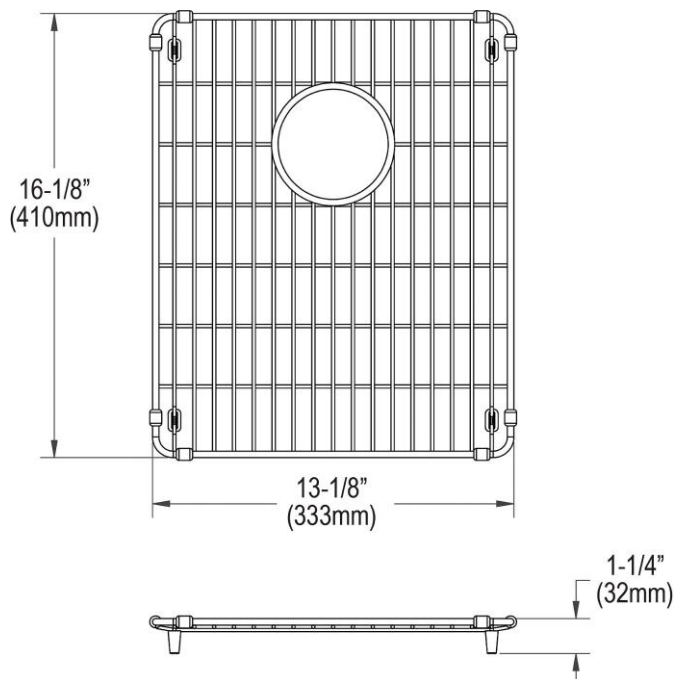

PART: _____ QTY: _____

PROJECT: _____

CONTACT: _____

DATE: _____

NOTES: _____

APPROVAL: _____

In keeping with our policy of continuing product improvement, Elkay reserves the right to change product specifications without notice. Please visit elkay.com for the most current version of Elkay product specification sheets. This specification describes an Elkay product with design, quality, and functional benefits to the user. When making a comparison of other producers' offerings, be certain these features are not overlooked.