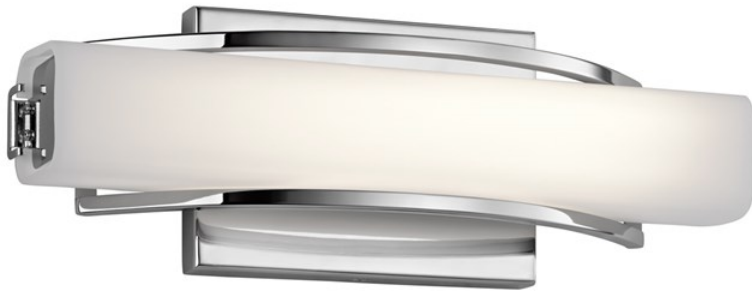

# Rowan 13.25" LED Vanity Light Chrome

83760 (Chrome)

Project Name: \_\_\_\_\_  
 Location: \_\_\_\_\_  
 Type: \_\_\_\_\_  
 Qty: \_\_\_\_\_  
 Comments: \_\_\_\_\_

## Dimensions

Base Backplate	6.75" x 0.75"
Chain/Stem Length	n/a"
Extension	8.00"
Weight	3.08 LBS
Height from center of Wall opening (Spec Sheet)	2.25" [6cm]"
Height	4.75"
Length	13.25"

## Specifications

Diffuser Description	Etched Opal Glass Glass
Material	Glass
Shade Description	Glass