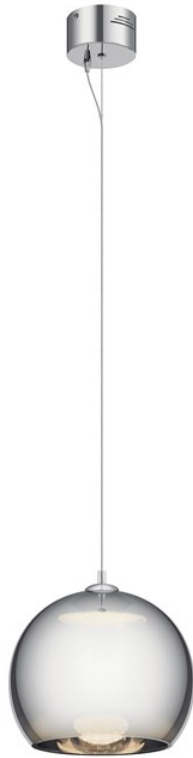

Rendo LED Mini Pendant Chrome

83791 (Chrome)

Project Name: _____
 Location: _____
 Type: _____
 Qty: _____
 Comments: _____

Certifications/Qualifications

Location Rating	DRY
www.kichler.com/warranty	

Dimensions

Base Backplate	4.75" DIA
Chain/Stem Length	96" [243.8cm] Cable"
Weight	6.60 LBS
Height	25.00"
Length	30.00"
Overall Height	243.84"

Mounting/Installation

Interior/Exterior	INTERIOR
Lead Wire Length	244
Mounting Weight	6.60 LBS

Photometrics

Color Rendering Index	90
Color Temperature Range	3000
Delivered Lumens	230
Kelvin Temperature	3000K

Primary Lamping

Dimmable	Yes
Lamp Included	Integrated
Light Source	LED
# of Bulbs/LED Modules	1
Socket Type	Integrated LED

Product/Ordering Information

SKU	83791.00
Finish	Chrome
Style	Contemporary
UPC	887913837912

Specifications

Diffuser Description	Smoke Solar Control Coated Glass Shade & Clear Cubic Zirconia Chip Lens Glass
Material	Glass
Shade Description	Glass