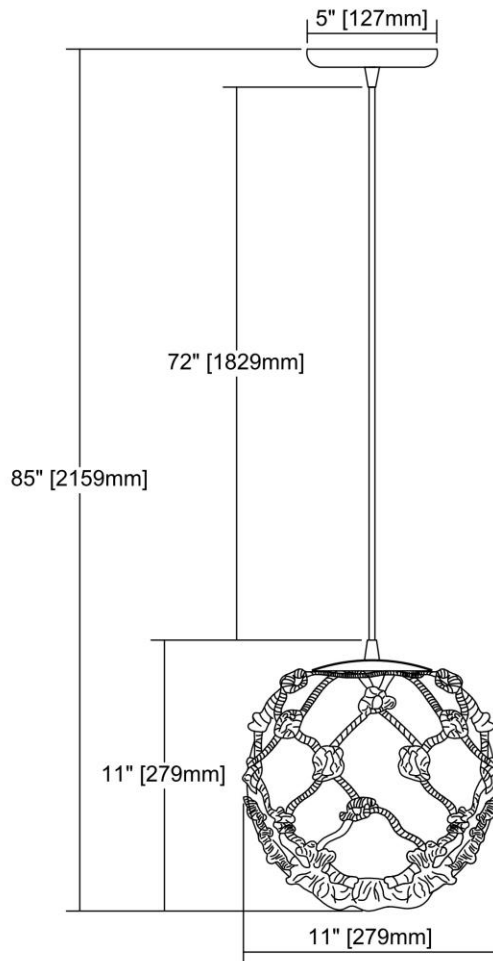


	ITEM #:	10710/1
	UPC	748119097183
	Description	Coastal Inlet 1-Light Mini Pendant in Oiled Bronze with Rope and Opal Glass
	Finish	Oil Rubbed Bronze
	Materials	Glass, Metal, Rope
	Brand	ELK Lighting
	Collection	Coastal Inlet
	Category	Indoor Lighting
	Type	Mini Pendant

ITEM DIMENSIONS				RATINGS & SPECIFICATIONS				
Width	11 inches			Safety Rating	UL		Certification	N/A
Depth	11 inches			ADA Compliant	N/A		Voltage	N/A
Height	11 inches			BULBS / SOCKETS				
Weight	2 pounds			Quantity	1	Wattage	60 watts	
ADDITIONAL DIMENSIONS				Included	No		Type	A19 (E26 Medium Base)
Backplate / Canopy	5x5			Other	N/A			
HCWO	N/A			CHAIN / CORD INFORMATION				
Min. Extension	N/A			Chain	N/A		Cord	N/A
Max. Extension	N/A			SHADE / GLASS DETAILS				
OVERALL HEIGHT				Shade/Glass Description	Opal White Glass Wrapped in Rope			
Min.	N/A		Max.	N/A				
EXTENSION ROD(S)				Width	N/A		Height	N/A
N/A				Width at Top	N/A		Width at Bottom	N/A