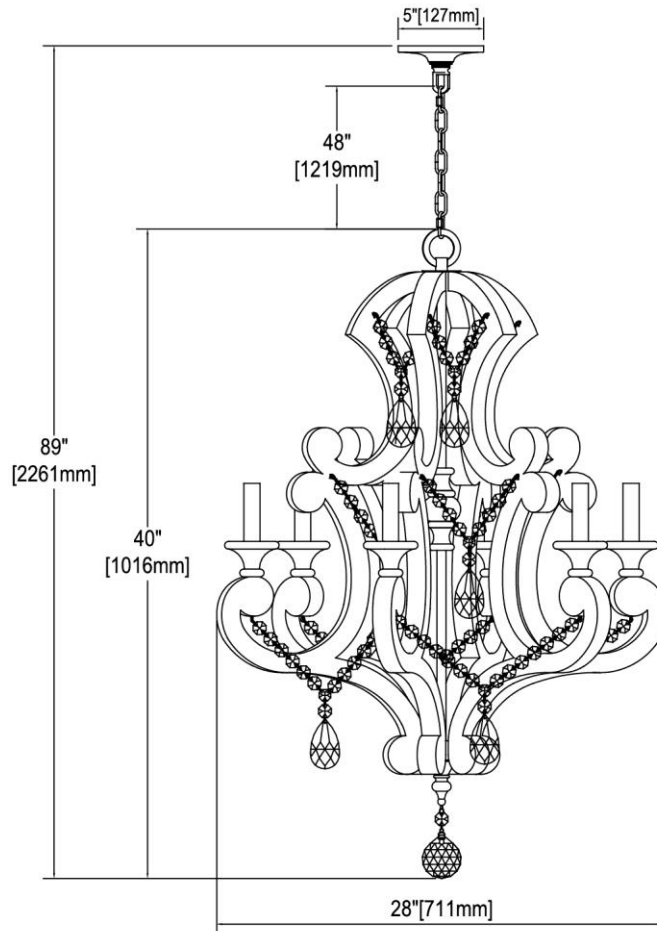


	ITEM #:	12256/6
	UPC	748119138138
	Description	San Sebastian 6-Light Chandelier in Spanish Antiquewood and Dark Bronze
	Finish	Spanish Antiquewood, Dark Bronze
	Materials	Glass, Steel, Wood
	Brand	ELK Lighting
	Collection	San Sebastian
	Category	Indoor Lighting
	Type	Chandelier

ITEM DIMENSIONS				RATINGS & SPECIFICATIONS				
Width	28 inches			Safety Rating	UL		Certification	Dry locations
Depth	28 inches			ADA Compliant	N/A		Voltage	120 volts
Height	40 inches			BULBS / SOCKETS				
Weight	23 pounds			Quantity	6	Wattage	60 watts	
ADDITIONAL DIMENSIONS				Included	No		Type	Torpedo (E12 Candelabra Base)
Backplate / Canopy	5 diameter			Other	N/A			
HCWO	N/A			CHAIN / CORD INFORMATION				
Min. Extension	N/A			Chain	48 inches	Cord	96 inches - Brown	
Max. Extension	N/A			SHADE / GLASS DETAILS				
OVERALL HEIGHT				Shade/Glass Description	No Shade/Glass			
Min.	43 inches	Max.	89 inches					
EXTENSION ROD(S)				Width	N/A		Height	N/A
N/A				Width at Top	N/A		Width at Bottom	N/A