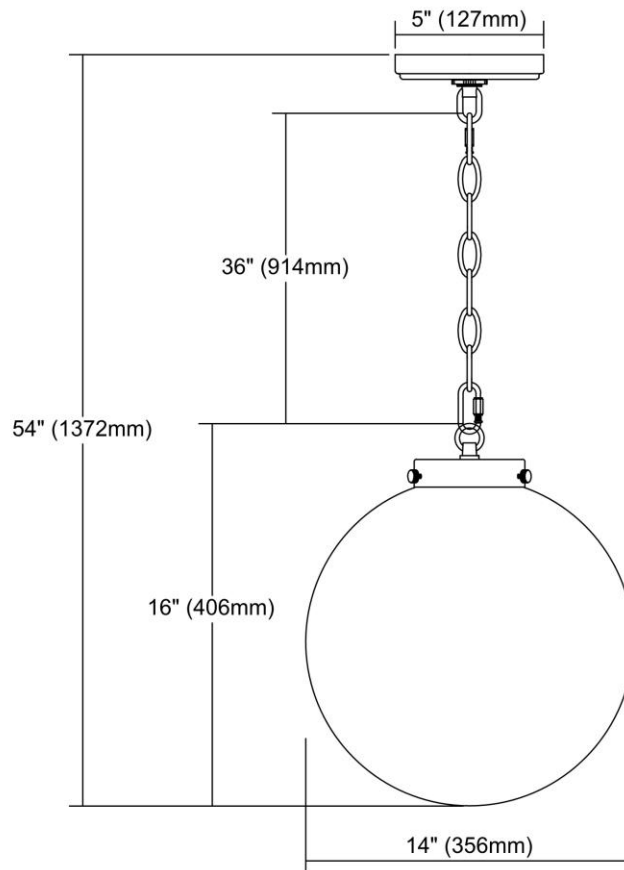


	ITEM #:	16373/1
	UPC	748119101101
	Description	Gramercy 1-Light Pendant in Oil Rubbed Bronze with Clear Glass
	Finish	Oil Rubbed Bronze
	Materials	Glass, Metal
	Brand	ELK Lighting
	Collection	Gramercy
	Category	Indoor Lighting
	Type	Pendant

ITEM DIMENSIONS				RATINGS & SPECIFICATIONS				
Width	14 inches			Safety Rating	UL		Certification	N/A
Depth	14 inches			ADA Compliant	N/A		Voltage	N/A
Height	16 inches			BULBS / SOCKETS				
Weight	5 pounds			Quantity	1		Wattage	60 watts
ADDITIONAL DIMENSIONS				Included	No		Type	A19 (E26 Medium Base)
Backplate / Canopy	N/A			Other	N/A			
HCWO	N/A			CHAIN / CORD INFORMATION				
Min. Extension	N/A			Chain	N/A		Cord	N/A
Max. Extension	N/A			SHADE / GLASS DETAILS				
OVERALL HEIGHT				Shade/Glass Description	Clear Glass			
Min.	N/A		Max.	N/A				
EXTENSION ROD(S)				Width	N/A		Height	N/A
N/A				Width at Top	N/A		Width at Bottom	N/A