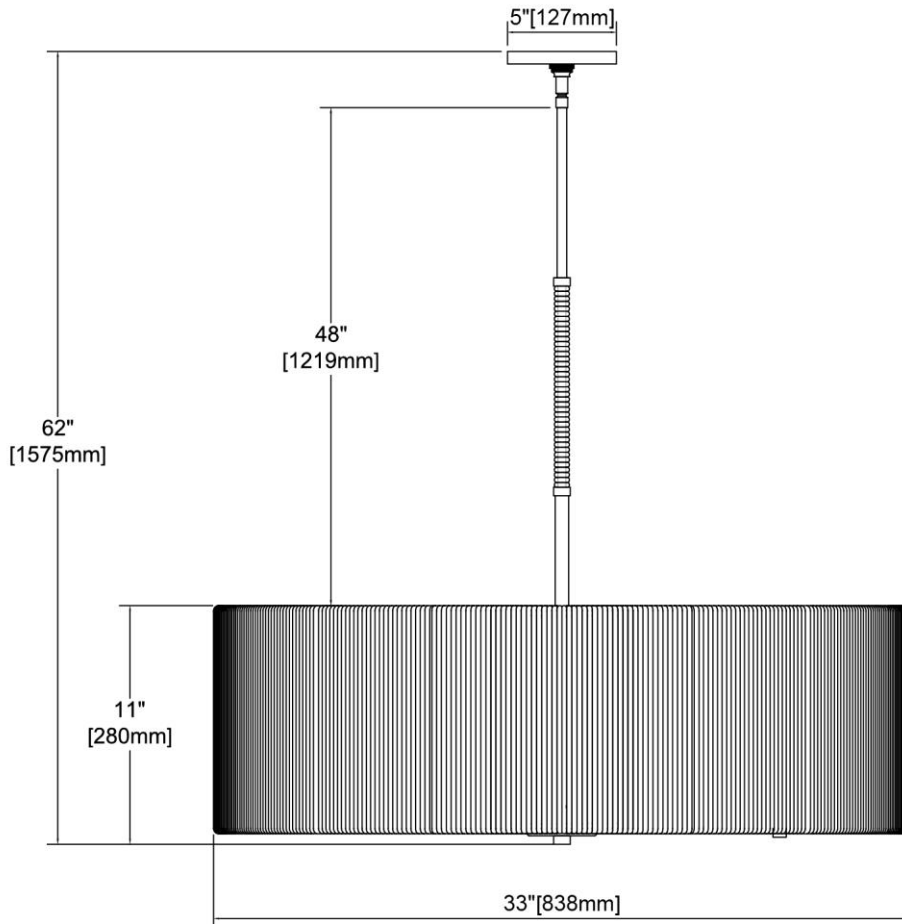


	<b>ITEM #:</b>	32413/8
	<b>UPC</b>	748119133171
	<b>Description</b>	Abaca 8-Light Chandelier in Satin Brass with Abaca Rope
	<b>Finish</b>	Satin Brass
	<b>Materials</b>	Abaca, Steel
	<b>Brand</b>	ELK Lighting
	<b>Collection</b>	Abaca
	<b>Category</b>	Indoor Lighting
	<b>Type</b>	Chandelier

ITEM DIMENSIONS				RATINGS & SPECIFICATIONS				
<b>Width</b>	33 inches			<b>Safety Rating</b>	UL		<b>Certification</b>	Dry locations
<b>Depth</b>	33 inches			<b>ADA Compliant</b>	N/A		<b>Voltage</b>	120 volts
<b>Height</b>	11 inches			<b>BULBS / SOCKETS</b>				
<b>Weight</b>	14 pounds			<b>Quantity</b>	8	<b>Wattage</b>	60 watts	
<b>ADDITIONAL DIMENSIONS</b>				<b>Included</b>	No	<b>Type</b>	Torpedo (E12 Candelabra Base)	
<b>Backplate / Canopy</b>	5 diameter			<b>Other</b>	N/A			
<b>HCWO</b>	N/A			<b>CHAIN / CORD INFORMATION</b>				
<b>Min. Extension</b>	N/A			<b>Chain</b>	N/A	<b>Cord</b>	96 inches - Clear	
<b>Max. Extension</b>	N/A			<b>SHADE / GLASS DETAILS</b>				
<b>OVERALL HEIGHT</b>				<b>Shade/Glass Description</b>	Abaca rope			
<b>Min.</b>	19 inches	<b>Max.</b>	62 inches					
<b>EXTENSION ROD(S)</b>				<b>Width</b>	33 inches		<b>Height</b>	11 inches
Rods: 2-6, 1-12, 1-24				<b>Width at Top</b>	33 inches		<b>Width at Bottom</b>	33 inches