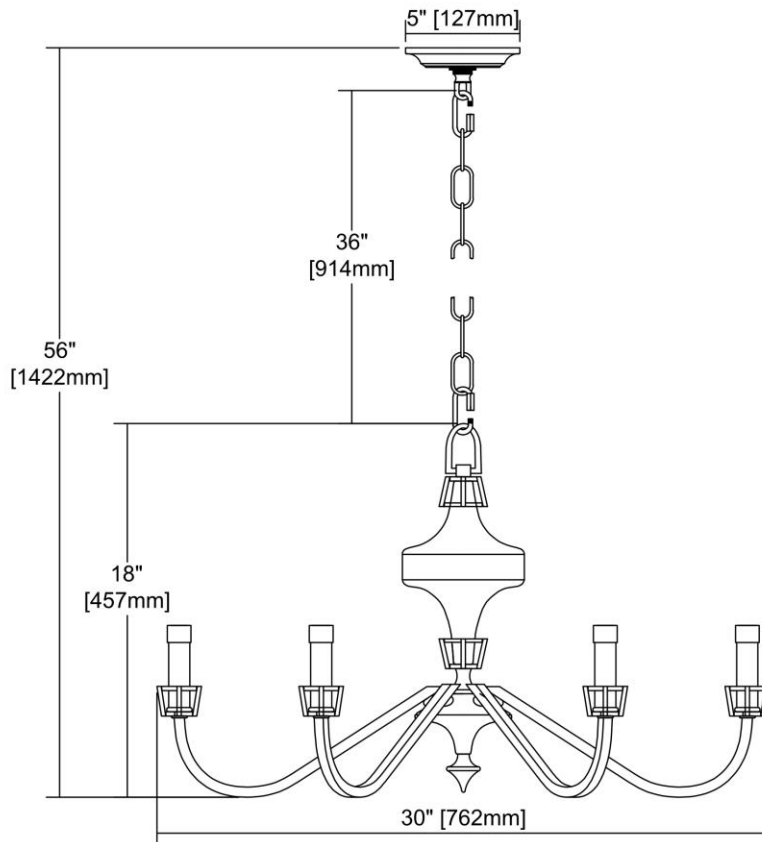

ITEM #:	33053/6
UPC	748119125602
Description	Ceramique 6-Light Chandelier in Antique Gold Leaf
Finish	Antique Gold Leaf
Materials	Ceramic, Metal
Brand	ELK Lighting
Collection	Ceramique
Category	Indoor Lighting
Type	Chandelier

ITEM DIMENSIONS				RATINGS & SPECIFICATIONS				
Width	30 inches			Safety Rating	N/A		Certification	N/A
Depth	30 inches			ADA Compliant	N/A		Voltage	N/A
Height	18 inches			BULBS / SOCKETS				
Weight	9 pounds			Quantity	6	Wattage	60 watts	
ADDITIONAL DIMENSIONS				Included	No		Type	B11 (E12 Candelabra Base)
Backplate / Canopy	5x5			Other	N/A			
HCWO	N/A			CHAIN / CORD INFORMATION				
Min. Extension	N/A			Chain	N/A		Cord	N/A
Max. Extension	N/A			SHADE / GLASS DETAILS				
OVERALL HEIGHT				Shade/Glass Description	No Shade/Glass			
Min.	N/A		Max.	N/A				
EXTENSION ROD(S)				Width	N/A		Height	N/A
N/A				Width at Top	N/A		Width at Bottom	N/A