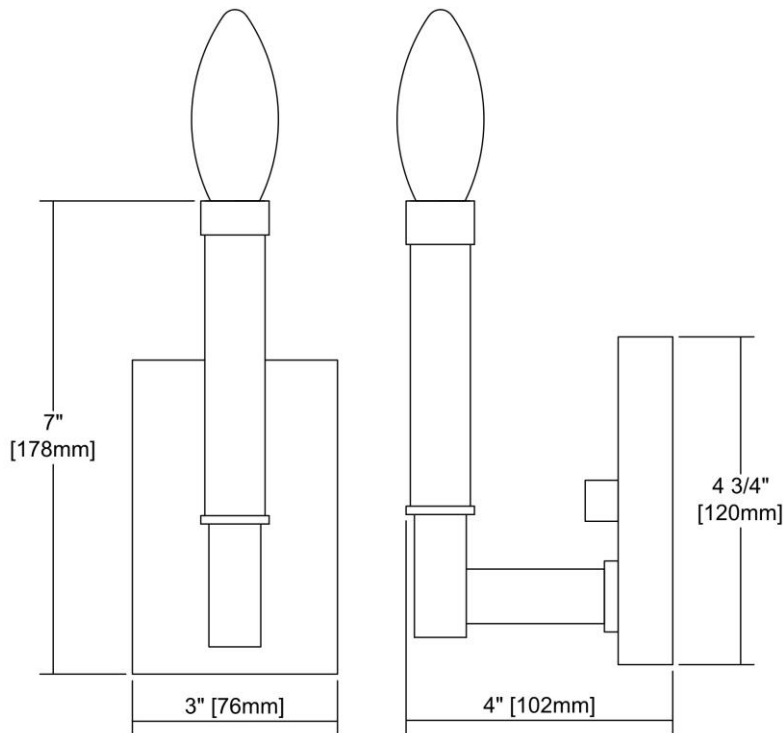

<b>ITEM #:</b>	67750/1
<b>UPC</b>	748119112930
<b>Description</b>	Mandeville 1-Light Vanity Lamp in Oil Rubbed Bronze and Satin Brass
<b>Finish</b>	Oil Rubbed Bronze, Satin Brass
<b>Materials</b>	Metal
<b>Brand</b>	ELK Lighting
<b>Collection</b>	Mandeville
<b>Category</b>	Indoor Lighting
<b>Type</b>	Vanity Light

ITEM DIMENSIONS				RATINGS & SPECIFICATIONS				
<b>Width</b>	3 inches			<b>Safety Rating</b>	UL		<b>Certification</b>	N/A
<b>Depth</b>	4 inches			<b>ADA Compliant</b>	N/A		<b>Voltage</b>	N/A
<b>Height</b>	7 inches			BULBS / SOCKETS				
<b>Weight</b>	1 pounds			<b>Quantity</b>	1		<b>Wattage</b>	60 watts
ADDITIONAL DIMENSIONS				<b>Included</b>	No		<b>Type</b>	B11 (E12 Candelabra Base)
<b>Backplate / Canopy</b>	3x4.5			<b>Other</b>	N/A			
<b>HCWO</b>	N/A			CHAIN / CORD INFORMATION				
<b>Min. Extension</b>	N/A			<b>Chain</b>	N/A		<b>Cord</b>	N/A
<b>Max. Extension</b>	N/A			SHADE / GLASS DETAILS				
OVERALL HEIGHT				<b>Shade/Glass Description</b>	No Shade/Glass			
<b>Min.</b>	N/A		<b>Max.</b>	N/A				
EXTENSION ROD(S)				<b>Width</b>	N/A		<b>Height</b>	N/A
N/A				<b>Width at Top</b>	N/A		<b>Width at Bottom</b>	N/A