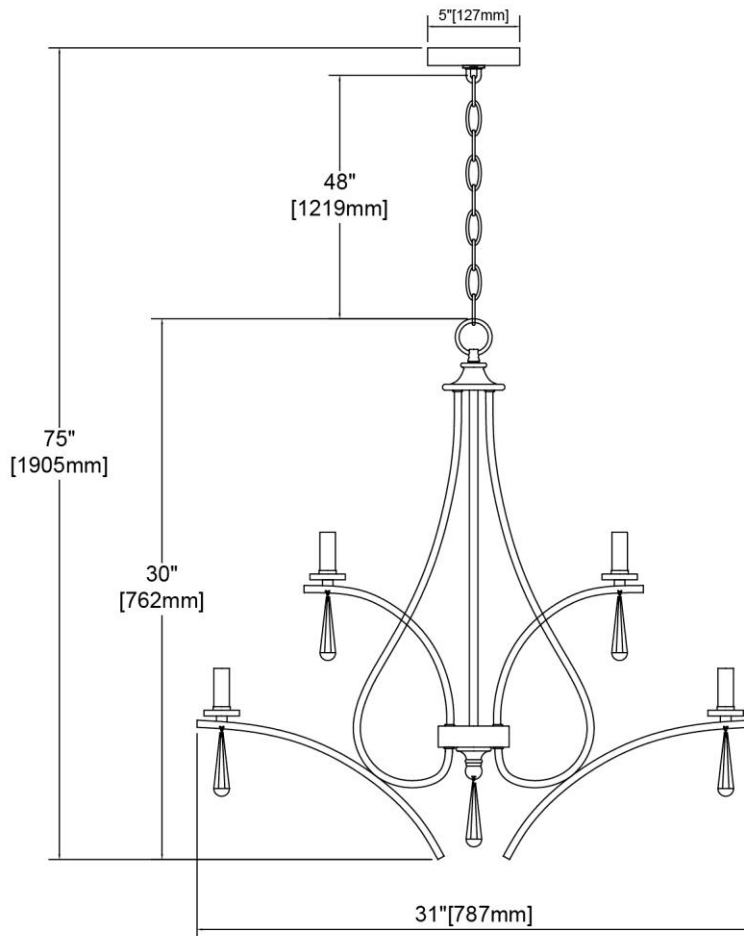


	ITEM #:	75148/9
	UPC	748119141688
	Description	Katania 9-Light Chandelier in Antique Gold
	Finish	Antique Gold
	Materials	Fabric, PVC, Steel
	Brand	ELK Lighting
	Collection	Katania
	Category	Indoor Lighting
	Type	Chandelier

ITEM DIMENSIONS				RATINGS & SPECIFICATIONS				
Width	30 inches			Safety Rating	UL		Certification	Dry locations
Depth	30 inches			ADA Compliant	N/A		Voltage	120 volts
Height	30 inches			BULBS / SOCKETS				
Weight	12 pounds			Quantity	9	Wattage	60 watts	
ADDITIONAL DIMENSIONS				Included	No	Type	Torpedo (E12 Candelabra Base)	
Backplate / Canopy	5 diameter			Other	N/A			
HCWO	N/A			CHAIN / CORD INFORMATION				
Min. Extension	N/A			Chain	48 inches	Cord	96 inches - Clear	
Max. Extension	N/A			SHADE / GLASS DETAILS				
OVERALL HEIGHT				Shade/Glass Description	No Shade/Glass			
Min.	32 inches	Max.	79 inches	Width	N/A		Height	N/A
EXTENSION ROD(S)				Width at Top	N/A		Width at Bottom	N/A
N/A								