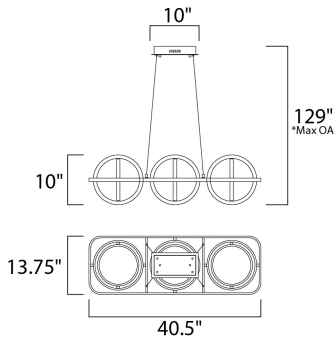

PRODUCT DESCRIPTION

A very unique and interesting design that features concentric bands of Polished Chrome or Black that rotate on 3 axis points and adjusts in multiple directions similar to a gyro. The edge of each slender band encases a small LED strip covered by a frosted lens. This work of art is so much more than just a lighting fixture.

*max overall height

MEASUREMENTS

- DIMENSION : 40.5" L x 13.75" W x 10" H
- MAX OAH : 129" OAH
- CANOPY : 4.75" W x 2" H x 10" L
- HANGING WEIGHT : 13.2 lb

LAMPING

- LUMENS : 5,140 Rated
- BULB : 6 x 73W LED PCB Integrated , 73W Total
- BULB INCLUDED : (Integrated)
- DIMMABLE : Triac CL
- CRI : 80+ CRI
- COLOR_TEMP : 3000K

FINISHES OPTION

- Black / Polished Chrome

MATERIAL

Aluminum, Metal, Acrylic

RATINGS

cETLus
Dry Location

ADDITIONAL

ADJUSTABLE
SLOPE: 120
OPERATING TEMPERATURE:
-20°C (-4°F), 40°C (104°F)