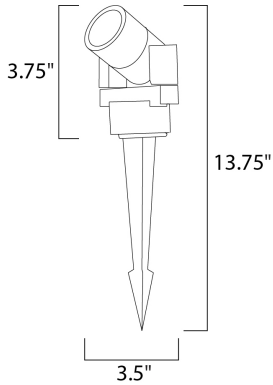

MEASUREMENTS

DIMENSION : 3.5" W x 13.75" H
 HANGING WEIGHT : 1.93 lb

LAMPING

INPUT VOLTAGE : 12V
 LUMENS : 230 Rated
 BULB : 3 x 1W LED 12V MR16 , 3W Total
 BULB INCLUDED : (Included)
 DIMMABLE : No
 CRI : 80+ CRI
 COLOR_TEMP : 3000K