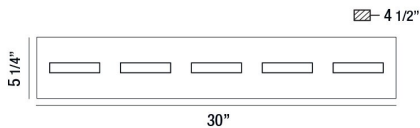

OLSON, 5 LIGHT LED BATHBAR

PRODUCT DETAILS

No.	:	28022-025
Product Color	:	BLACK
Product Material	:	METAL
Shade / Accent Colour	:	FROSTED
Shade / Accent Material	:	ACRYLIC
Width	:	30"
Height	:	5.25"
Ext	:	4.5"
Weight	:	6.2lbs

ITEM NO.	FINISH	SHADE
28022-015	CHROME	FROSTED
28022-025	BLACK	FROSTED

TECHNICAL DETAILS

Light Direction	:	Up or Down
Canopy / Backplate Length	:	29.3"
Canopy / Backplate Height	:	1.1"
Canopy / Backplate Width	:	4.5"
Adjustable Lamp Head	:	No
Location	:	DAMP
Approval	:	
Title 24	:	Yes