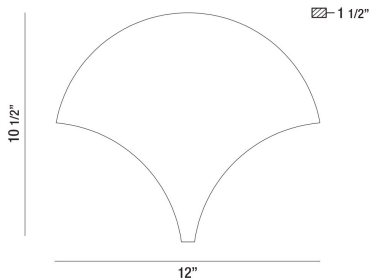

### PRODUCT DETAILS

No.	:	35708-051
Product Color	:	ALUMINUM
Product Material	:	METAL
Shade / Accent Colour	:	WHITE
Shade / Accent Material	:	ACRYLIC
Width	:	12"
Height	:	10.5"
Ext	:	1.5"
Weight	:	2.9lbs

### TECHNICAL DETAILS

Canopy / Backplate Length	:	12"
Canopy / Backplate Width	:	10.44"
Mounting	:	Up or Down
Location	:	DRY
Approval	:	