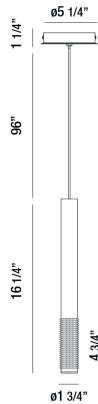

### PRODUCT DETAILS

No.	:	35709-046
Product Color	:	CHAMPAGNE
Product Material	:	METAL
Shade / Accent Colour	:	CHAMPAGNE
Shade / Accent Material	:	TEXTURED ALUMINUM
Diameter	:	1.75"
Height	:	16.25"
Overall Height	:	113.5"
Weight	:	1.4lbs

### LIGHT SOURCE DETAILS

Light Source Type	:	INTEGRATED LED
Input Voltage	:	120V
Bulb Voltage	:	120V
Total Wattage	:	4.3W
Total Lumen	:	255lm
Kelvin	:	3000K
CRI	:	90+
Dimmable	:	No

### TECHNICAL DETAILS

Hanging Support Type	:	WIRE
Hanging Support Length	:	96"
Canopy / Backplate Height	:	1.25"
Canopy / Backplate Dia.	:	5.25"
Location	:	DRY
Approval	:	