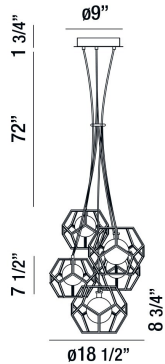

NORWAY, 19" ROUND CHANDELIER

PRODUCT DETAILS

No.	:	35903-017
Product Color	:	CHROME
Product Material	:	METAL
Shade / Accent Colour	:	CLEAR
Shade / Accent Material	:	HAND MADE ICE GLASS
Diameter	:	18.5"
Height	:	8.75"
Overall Height	:	82.5"
Weight	:	16lbs

LIGHT SOURCE DETAILS

Light Source Type	:	INTEGRATED LED
Input Voltage	:	120V
Bulb Voltage	:	120V
Socket Type	:	G9
Total Wattage	:	25W
Total Lumen	:	1250lm
Kelvin	:	3000K
CRI	:	80+
Dimmable	:	Yes

Options Available

ITEM NO.	FINISH	SHADE
35903-017	CHROME	CLEAR

TECHNICAL DETAILS

Hanging Support Type	:	WIRE
Hanging Support Length	:	72"
Canopy / Backplate Height	:	1.75"
Canopy / Backplate Dia.	:	9"
Location	:	DRY
Approval	:	