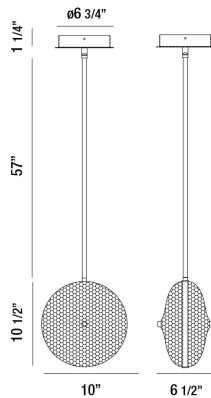

CALEDONIA, 10" ROUND PENDANT

Options Available

ITEM NO.	FINISH	SHADE
35913-016	CHROME	CLEAR
35913-023	CHROME	PINK
35913-030	CHROME	BLUE
35913-047	CHROME	YELLOW
35913-054	CHROME	ORANGE

PRODUCT DETAILS

No.	:	35913-030
Product Color	:	CHROME
Product Material	:	METAL
Shade / Accent Colour	:	BLUE
Shade / Accent Material	:	HONEYCOMB GLASS
Length	:	10"
Width	:	6.5"
Height	:	68.25"
Weight	:	10.5lbs

LIGHT SOURCE DETAILS

Light Source Type	:	INTEGRATED LED
Input Voltage	:	120V
Bulb Voltage	:	24V
Total Wattage	:	10W
Total Lumen	:	800lm
Kelvin	:	4000K
CRI	:	80+
Dimmable	:	Yes

TECHNICAL DETAILS

Hanging Support Type	:	ROD
Hanging Support Length	:	57"
Rods Included	:	3"+6"+12"+18"+18"
Canopy / Backplate Height	:	1.25"
Canopy / Backplate Dia.	:	6.75"
Location	:	DRY
Approval	:	