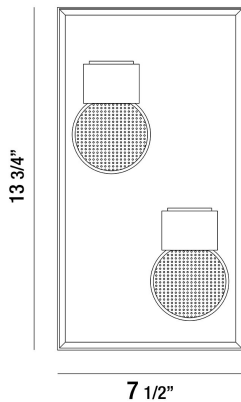

GIBSON, 2-LIGHT OUTDOOR WALL SCONCE

PRODUCT DETAILS

No.	:	35933-014
Product Color	:	ANTIQUE GREY
Shade / Accent Colour	:	CLEAR SEEDED GLASS
Width	:	7.5"
Height	:	13.75"
Ext	:	5.25"
Weight	:	6.3lbs

LIGHT SOURCE DETAILS

Light Source Type	:	INTEGRATED LED
Input Voltage	:	120V
Bulb Voltage	:	120V
Socket Type	:	LED
Total Wattage	:	9W
Total Lumen	:	540lm
Kelvin	:	3000K
CRI	:	85
Dimmable	:	Yes

Options Available

ITEM NO.	FINISH	SHADE
35933-014	ANTIQUE GREY	CLEAR SEEDED GLASS

☒ 5 1/4"

TECHNICAL DETAILS

Canopy / Backplate Length	:	13.75"
Canopy / Backplate Height	:	0.75"
Canopy / Backplate Width	:	7.5"
IP Rating	:	44
Location	:	WET
Approval	:	
Title 24	:	Yes

PROJECT INFORMATION