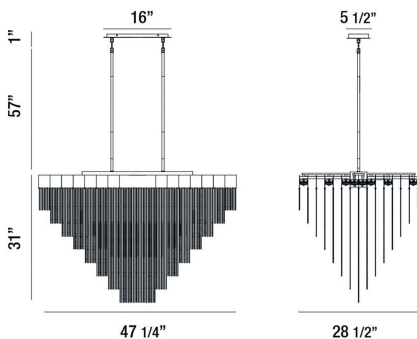

BLOOMFIELD, 47" CHANDELIER

PRODUCT DETAILS

No.	:	37096-014
Product Color	:	ANTIQUE BRUSH GOLD
Product Material	:	METAL
Shade / Accent Material	:	METAL
Length	:	47.25"
Width	:	28.5"
Height	:	31"
Overall Height	:	89"
Weight	:	39lbs

LIGHT SOURCE DETAILS

Light Source Type	:	INTEGRATED LED
Input Voltage	:	120V
Bulb Voltage	:	120V
Socket Type	:	LED
Total Wattage	:	99W
Total Lumen	:	4800lm
Kelvin	:	3000K
CRI	:	>90
Dimmable	:	Yes

Options Available

ITEM NO.	FINISH	SHADE
37096-014	ANTIQUE BRUSH GOLD	

TECHNICAL DETAILS

Hanging Support Type	:	ROD
Hanging Support Length	:	57"
Rods Included	:	3"+6"+12"+18"+18"
Canopy / Backplate Length	:	16"
Canopy / Backplate Height	:	1"
Canopy / Backplate Width	:	5.5"
Location	:	DRY
Title 24	:	Yes