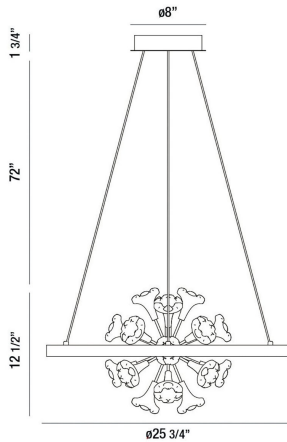

CLAYTON, 26" ROUND CHANDELIER

PRODUCT DETAILS

No.	:	37342-012
Product Color	:	SILVER WITH BRUSHED GOLD
Product Material	:	METAL
Shade / Accent Colour	:	CLEAR
Shade / Accent Material	:	GLASS
Diameter	:	25.75"
Height	:	12.5"
Overall Height	:	86.25"

LIGHT SOURCE DETAILS

Light Source Type	:	INTEGRATED LED
Input Voltage	:	120V
Bulb Voltage	:	120V
Socket Type	:	LED
Total Wattage	:	30W
Total Lumen	:	1800lm
Kelvin	:	3000K
CRI	:	90
Dimmable	:	Yes

Options Available

ITEM NO.	FINISH	SHADE
37342-012	SILVER WITH BRUSHED GOLD	CLEAR

TECHNICAL DETAILS

Hanging Support Type	:	AIRCRAFT CABLE
Hanging Support Length	:	72"
Canopy / Backplate Height	:	1.75"
Canopy / Backplate Dia.	:	8"
Approval	:	
Title 24	:	Yes