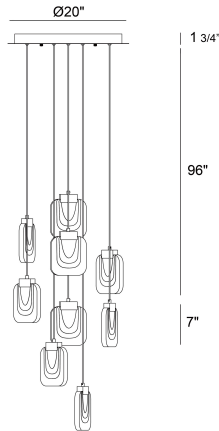

### PRODUCT DETAILS

No.	:	38043-027
Product Color	:	CHROME
Shade / Accent Colour	:	CHROME
Diameter	:	20"
Height	:	7"
Overall Height	:	96"
Weight	:	32.5lbs

### TECHNICAL DETAILS

Hanging Support Type	:	WIRE
Canopy / Backplate Height	:	1.75"
Canopy / Backplate Dia.	:	20"
Location	:	DRY
Approval	:	
Title 24	:	Yes