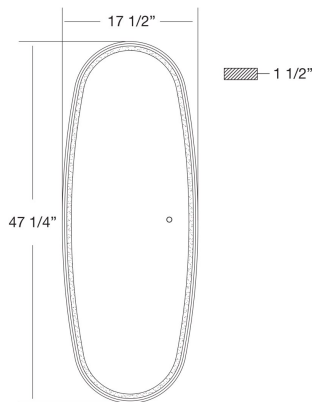

38885, LED MIRROR

PRODUCT DETAILS

No.	:	38885-020
Product Color	:	GOLD
Product Material	:	ALUMINUM
Width	:	1.5"
Height	:	47.25"
Weight	:	18.6lbs

LIGHT SOURCE DETAILS

Light Source Type	:	INTEGRATED LED
Input Voltage	:	120V
Bulb Voltage	:	12V
Socket Type	:	LED
Total Wattage	:	26W
Total Lumen	:	3200lm
Kelvin	:	30/45/60K
CRI	:	90
Dimmable	:	Yes

Options Available

ITEM NO.	FINISH	SHADE
38885-013	ALUMINUM	
38885-020	GOLD	
38885-037	BLACK	

TECHNICAL DETAILS

PROJECT INFORMATION

 Job Name: Date: Type:

 Comments: