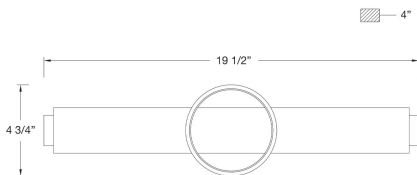

SANTORO, SMA LED BATHBAR

PRODUCT DETAILS

No.	:	39316-035
Product Color	:	BLACK
Shade / Accent Colour	:	BLACK
Height	:	4.75"
Ext	:	4"
Weight	:	3.1lbs

LIGHT SOURCE DETAILS

Light Source Type	:	INTEGRATED LED
Input Voltage	:	120V
Bulb Voltage	:	DC 36V
Socket Type	:	LED
Total Wattage	:	20W
Total Lumen	:	1080lm
Kelvin	:	3000K
CRI	:	90
Dimmable	:	Yes

Options Available

ITEM NO.	FINISH	SHADE
39316-011	GOLD	GOLD
39316-028	CHROME	CHROME
39316-035	BLACK	BLACK

TECHNICAL DETAILS

Canopy / Backplate Height	:	1.25"
Canopy / Backplate Dia.	:	4.75"

PROJECT INFORMATION