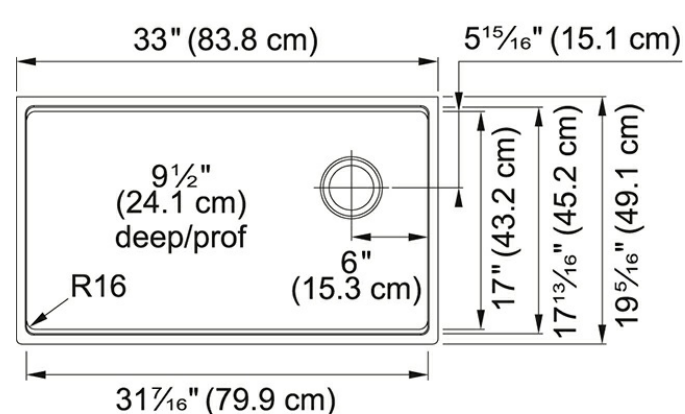

FEATURES

- Large capacity 9 1/2" deep bowl provides a generous workspace for dishes and large cookware.
- Accessory rail system supports optional accessories and turns the sink into a functional workstation
- Sanitized® function reduces bacteria and microbe growth
- Rear offset drain maximizes the usable surface of the bowl and creates extra cabinet space beneath the sink
- Undermount Installation

Product Picture

Product Dimensions

Length overall	33"
Width overall	19 5/16"
Length of large bowl	31 7/16"
Width of large bowl	17"
Depth of large bowl	9 1/2"
Minimum Cabinet Size	36"

Technical Drawing

General Information