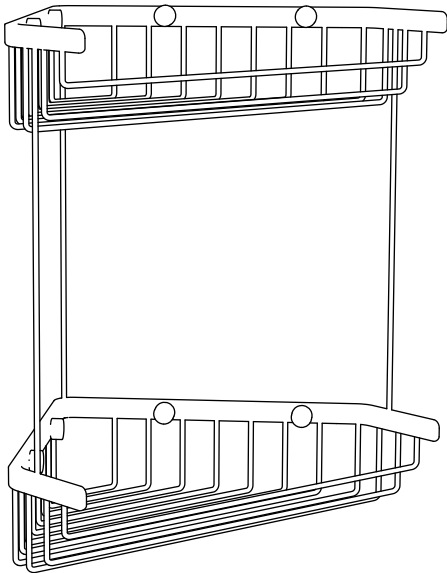

Corner Shower Basket

General Specifications

Corner Shower Basket

#1475 (Chrome)

Stainless steel construction with concealed mounting

8.50"
[216mm]

6.50"
[165mm]