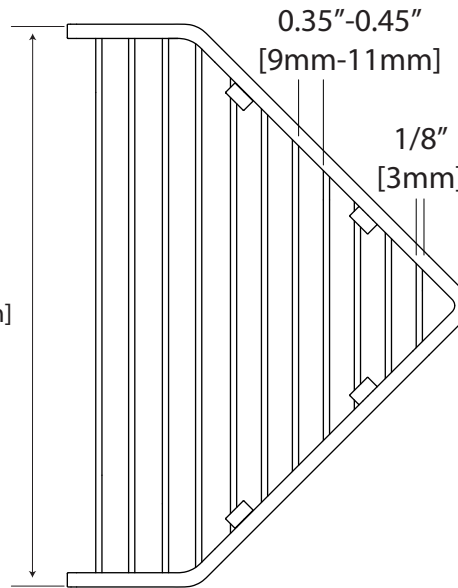

Corner Shower Basket

General Specifications

Corner Shower Basket

#1475 (Chrome)

Stainless steel construction with concealed mounting

8.50"
[216mm]

6.50"
[165mm]