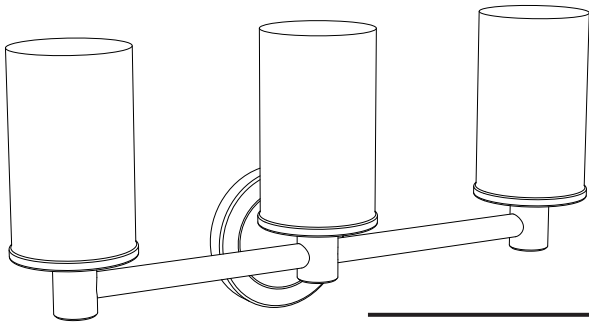

Latitude² Collection

General Specifications

Triple Sconce

#1686 (Chrome)

#1687 (Satin Nickel)

Requires a medium base light bulb. 100w max