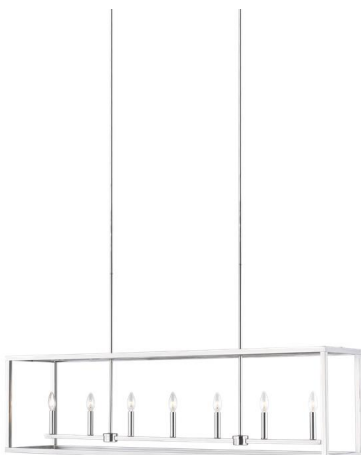

GENERATION LIGHTING

6634507EN-962: Long Seven Light Island Pendant

Dimensions:

Length: 54" **Overall Height:** 59 1/8"
Width: 12" **Wire:** 120" (color/Clear Silver)
Height: 15" **Mounting Proc.:** Cap Nuts
Weight: 19.2 lbs. **Connection:** Mounted To Box

Bulbs:

7 - LED Candelabra Torpedo 3.5w Max. 120v - included

Features:

- Clear bulb(s) recommended for this fixture
- ENERGY STAR® Qualified
- LED Bulbs are an efficient, versatile and durable light source that deliver exceptional performance.
- Meets Title 24 energy efficiency standards
- Title 24 compliant when used with included Joint Appendix (JA8) approved lamp.

Material List:

1 Body - Steel - Brushed Nickel
 2 6" Stem - Steel - Brushed Nickel
 6 12" Stem - Steel - Brushed Nickel

Safety Listing:

Safety Listed for Damp Locations

Instruction Sheets:

Trilingual (English, Spanish, and French) (990P6634506-MOF)

Collection: Moffet Street

UPC #: 785652082306

Finish: Brushed Nickel (962)

Backplate / Canopy Details:

Type	Height / Length	Width	Depth	Diameter	Outlet Box Up	Outlet Box Down
Canopy	3/4	25 1/8	5 7/8			

Replacement Bulb Data: