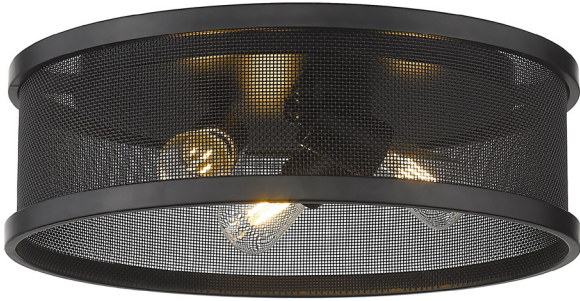

## CHANNING

### 3168-FM15 BLK-BLK

UPC: 844375086128

Flush Mount - 15"

The simple, partially exposed lamps of the Channing collection reinforces the transitional and industrial-chic style. A mesh metal shade is the only accent for this utilitarian fixture. The contemporary shade partially shields the bulbs and gently diffusing the fixture's bright light. The low-profile design is offered in a variety of sizes. Perfect for a bedroom, hallway, or bath, this fixture is approved for use in damp locations.

Fixture Finish:	Matte Black	
Glass/Shade Finish:	Matte Black Shade	
Materials:	Steel	Steel
Fixture Width:	15"	38.1cm
Fixture Height:	4.75"	12.065cm
Min - Max Height:		
Glass Diameter:	15"	38.1cm
Glass Height:	4.75"	12.065cm
Canopy/Backplate:	11.875"Dia x 0.75"H	30.1625cm Dia x 1.905cm H
Chain:	N/A	
Rod:	N/A	
Wire:	8"	20.32cm
Bulb Type:	Incandescent, Type A	
Wattage:	3 x 60W(M)	
Voltage:	120	
Install Position:		
Approved Location:	Damp Location	

Sloped Ceiling:	No
ADA:	No
Close-to-ceiling:	Yes
Bulbs Included:	No
Dimmable:	Yes

- Simple, utilitarian design
- Low-profile design
- Provides ambient lighting