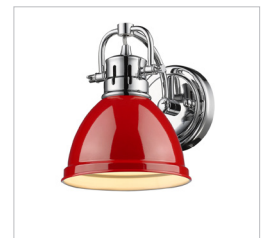

3602-BA1 CH-RD

GOLDENLIGHTING.COM | TOLL FREE: 800.277.0979 | FAX: 850.877.1346 | EMAIL: cs@goldenlighting.com

Dimensions and specifications are approximate and based on the most current information possible at the time of publication. Golden Lighting reserves the right to make design changes and modifications without prior notice. Golden Lighting products are UL/CUL approved. Unless otherwise noted as pending, Wattages stated are the maximum recommended; however, lower wattages may be used. Bulbs are not included unless otherwise noted. Larger fixtures may require reinforced outlet boxes and additional support. Receipt or possession of this catalog does not constitute an agreement to sell.