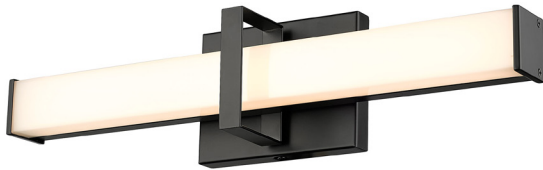

ELON

5623-B19 BLK-OP

UPC: 844375086999

19" LED Bath Bar

Contemporary, clean, and utilitarian in style, Elon is a series of dimmable, energy-efficient LED bath bars. The linear design of the Elon backplate balances an oversized opal acrylic lens. This sophisticated, modern collection is available in a variety of sizes. These bright lights are perfect over or next to a mirror.

Fixture Finish:	Matte Black	
Glass/Shade Finish:	Opal	
Materials:	Steel, Acrylic	Acrylic
Fixture Width:	4.75"	12.065cm
Fixture Height:	19"	48.26cm
Min - Max Height:	3.75"	9.525cm
Glass Diameter:	1.75"	4.445cm
Glass Height:	19"	48.26cm
Canopy/Backplate:	4.75"W x 6"H x 0.75"E	12.065cm W x 15.24cm H x 1.905cm E
Chain:	N/A	
Rod:	N/A	
Wire:	8"	20.32cm
Bulb Type:	LED Panel	
Wattage:	1 x 22W/3000K, Lumen >1750LM	
Voltage:	120	
Install Position:	Reversible	
Approved Location:	Damp Location	

Sloped Ceiling:	No
ADA:	Yes
Close-to-ceiling:	No
Bulbs Included:	Yes
Dimmable:	Yes

- May be mounted horizontally or vertically
- Dimmable, integrated, and energy-efficient LED (3000k, Light output (Lumens) of 1750)
- Opal acrylic diffuser