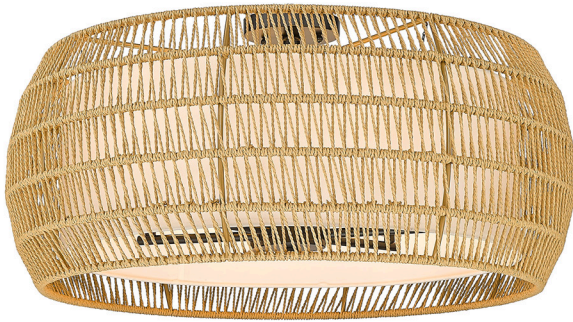

Everly

6805-6SF BLK-NR

UPC: 844375091856

6 Light Semi-Flush

The epitome of understated elegance, the Everly collection showcases rustic, natural beauty. The series takes inspiration from the airiness of bohemian decor. Handwoven, the braided rattan rope protectively shields an inner Modern White Shade. The interior shade diffuses the bright lamps, and the outer rattan shade has a playful, intricate pattern. This 4-light semi-flush is perfect for hallways and bathrooms.

Fixture Finish:	Matte Black	
Glass/Shade Finish:	Natural Rattan	
Materials:	Steel	Rope
Fixture Width:	27.125"	68.8975cm
Fixture Height:	13.25"	33.655cm
Min - Max Height:		
Glass Diameter:	27.125"	27.125cm
Glass Height:	11.25"	11.25cm
Canopy/Backplate:	4.75"Dia x 0.75"H	12.065cm Dia x 1.905cm H
Chain:	N/A	
Rod:	N/A	
Wire:	10'	3.05m
Bulb Type:	Incandescent, Type B	
Wattage:	6 x 60W(C)	
Voltage:	120	
Install Position:		
Approved Location:	Damp Location	

Sloped Ceiling:	No
ADA:	No
Close-to-ceiling:	Yes
Bulbs Included:	No
Dimmable:	Yes

- Ideal for eclectic or farmhouse decors
- Smooth, Matte Black finish lends a modern appeal
- Natural raphia rope adds authentic rustic quality