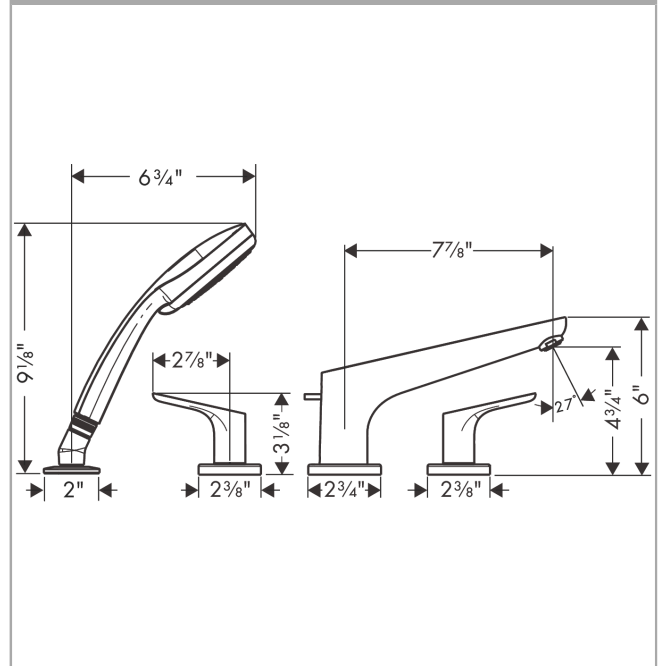

Focus

4-Hole Roman Tub Set Trim with 1.8 GPM Handshower

Finishes : **brushed nickel** Part no. : **04766820**

Description

Features

- consists of: 4-Hole Roman tub filler trim, Handshower, Handshower holder
- 90° ceramic valves
- Integrated double backflow prevention

Item details

List Price \$ 861.00

Technology

Compliance

Product image

Scale drawing

Focus
4-Hole Roman Tub Set Trim with 1.8 GPM Handshower
 Finishes : **brushed nickel** Part no. : **04766820**

Exploded drawing

Year of production: >01/19

Focus

4-Hole Roman Tub Set Trim with 1.8 GPM Handshower

Finishes : **brushed nickel** Part no. : **04766820**

Spare parts list

Year of production: >01/19

Pos.	Description	Part no.	Price	PU
1	diverter knob	98607820	-	1
2	aerator M24x1 (25 l/min)	13914820	-	1
3	escutcheon Ø 70 mm	97779820	-	1
4	selector assy	96775000	-	1
5	handle	95929820	-	1
6	handle fixing set	94184000	-	1
7	escutcheon	31098820	-	1
8	handshower	04332820	-	1
9	washer	88651000	-	1
10	shower holder	28071820	-	1
11	set of non return valves DW 15	94074000	-	1
12	escutcheon Ø 52 mm	97159820	-	1
13	hollow set screw M6x6	97660000	-	1
14	spout cpl.	95941820	-	1
a	set of color-rings cold / hot water	95819000	-	1