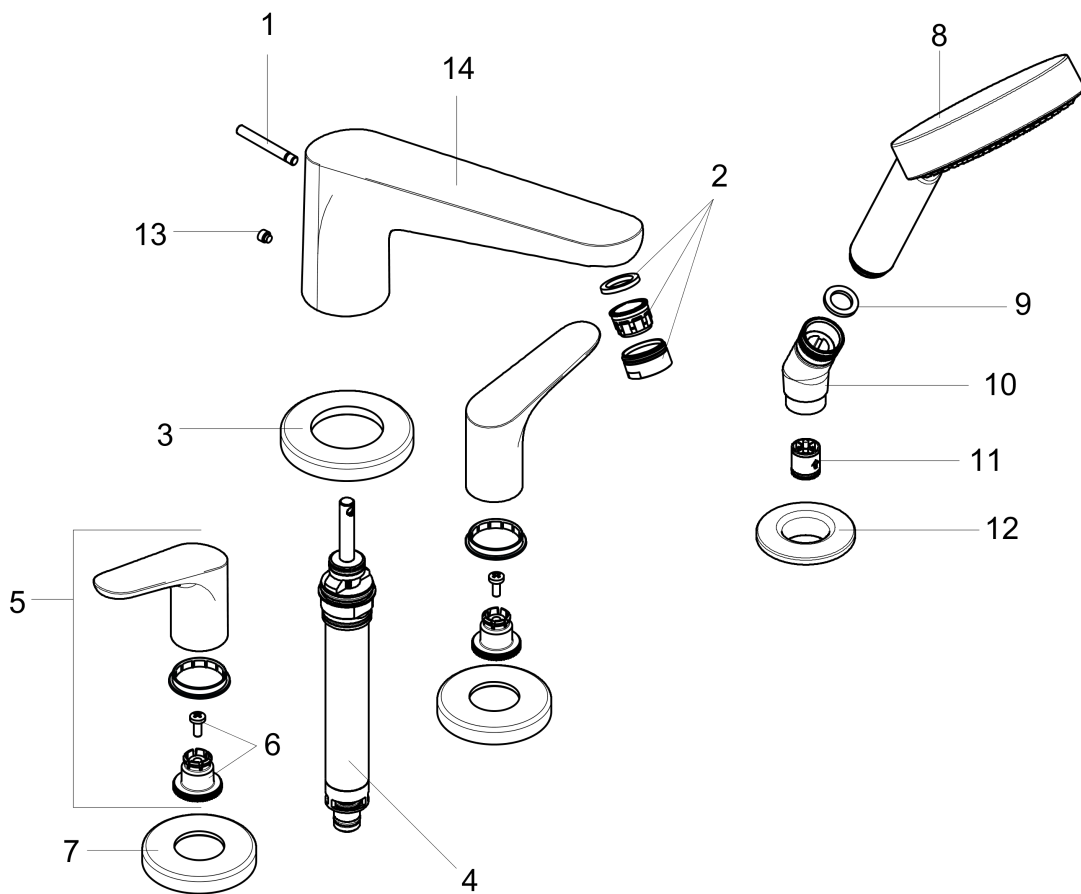

Focus

4-Hole Roman Tub Set Trim with 1.8 GPM Handshower

Finishes : **brushed nickel** Part no. : **04766820**

Description

Features

- consists of: 4-Hole Roman tub filler trim, Handshower, Handshower holder
- 90° ceramic valves
- Integrated double backflow prevention

Item details

List Price \$ 861.00

Technology

Compliance

Product image

Scale drawing

Focus
4-Hole Roman Tub Set Trim with 1.8 GPM Handshower
 Finishes : **brushed nickel** Part no. : **04766820**

Exploded drawing

Year of production: >01/19

Focus

4-Hole Roman Tub Set Trim with 1.8 GPM Handshower

Finishes : **brushed nickel** Part no. : **04766820**

Spare parts list

Year of production: >01/19

Pos.	Description	Part no.	Price	PU
1	diverter knob	98607820	-	1
2	aerator M24x1 (25 l/min)	13914820	-	1
3	escutcheon Ø 70 mm	97779820	-	1
4	selector assy	96775000	-	1
5	handle	95929820	-	1
6	handle fixing set	94184000	-	1
7	escutcheon	31098820	-	1
8	handshower	04332820	-	1
9	washer	88651000	-	1
10	shower holder	28071820	-	1
11	set of non return valves DW 15	94074000	-	1
12	escutcheon Ø 52 mm	97159820	-	1
13	hollow set screw M6x6	97660000	-	1
14	spout cpl.	95941820	-	1
a	set of color-rings cold / hot water	95819000	-	1