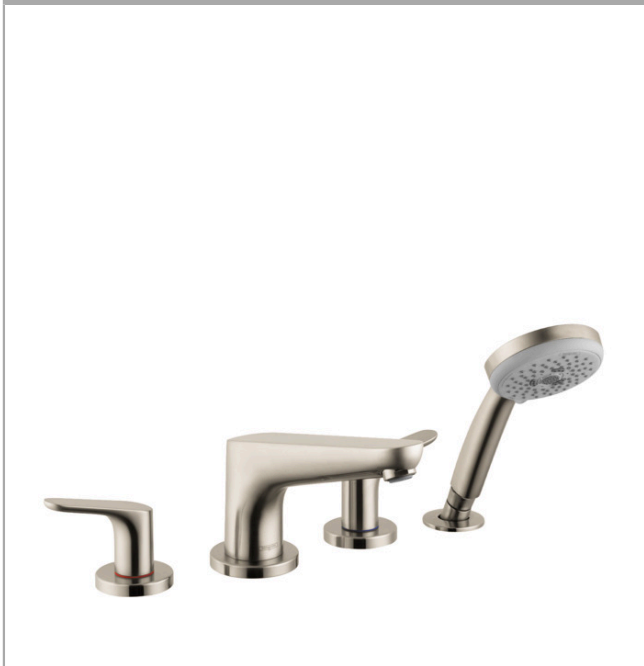

Focus

4-Hole Roman Tub Set Trim with 1.8 GPM Handshower

Finishes : **brushed nickel** Part no. : **04766820**

Description

Features

- consists of: 4-Hole Roman tub filler trim, Handshower, Handshower holder
- 90° ceramic valves
- Integrated double backflow prevention

Item details

List Price \$ 861.00

Technology

Compliance

Product image

Scale drawing

Focus
4-Hole Roman Tub Set Trim with 1.8 GPM Handshower
 Finishes : **brushed nickel** Part no. : **04766820**

Exploded drawing

Year of production: >01/19

Focus

4-Hole Roman Tub Set Trim with 1.8 GPM Handshower

Finishes : **brushed nickel** Part no. : **04766820**

Spare parts list

Year of production: >01/19

Pos.	Description	Part no.	Price	PU
1	diverter knob	98607820	-	1
2	aerator M24x1 (25 l/min)	13914820	-	1
3	escutcheon Ø 70 mm	97779820	-	1
4	selector assy	96775000	-	1
5	handle	95929820	-	1
6	handle fixing set	94184000	-	1
7	escutcheon	31098820	-	1
8	handshower	04332820	-	1
9	washer	88651000	-	1
10	shower holder	28071820	-	1
11	set of non return valves DW 15	94074000	-	1
12	escutcheon Ø 52 mm	97159820	-	1
13	hollow set screw M6x6	97660000	-	1
14	spout cpl.	95941820	-	1
a	set of color-rings cold / hot water	95819000	-	1