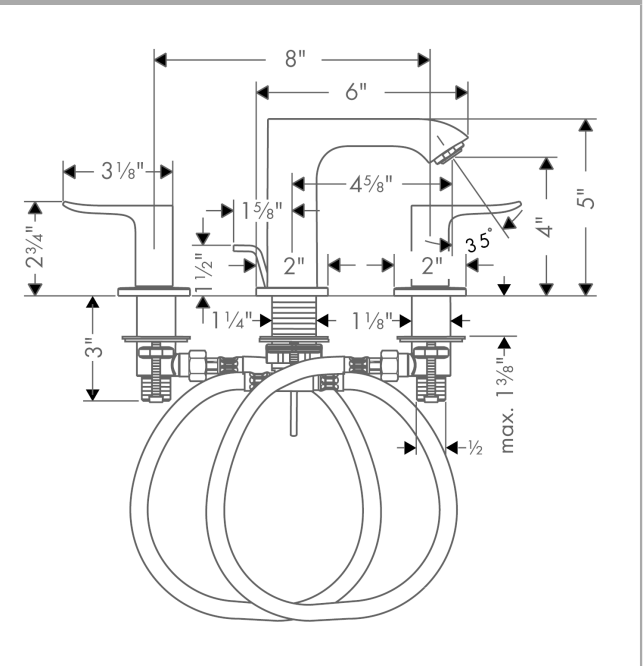

Metris

Widespread Faucet 100 with Pop-Up Drain, 1.2 GPM

Finishes : **brushed nickel** Part no. : **31083821**

Description

Features

- Aerated spray
- Flow: 1.2 GPM (4.5 L/Min)
- 90° ceramic valves
- Includes pop-up drain

Item details

List Price \$ 784.00

Technology

Compliance

Product image

Scale drawing

Metris

Widespread Faucet 100 with Pop-Up Drain, 1.2 GPM

Finishes : **brushed nickel** Part no. : **31083821**

Exploded drawing

Year of production: >07/16

Metris

Widespread Faucet 100 with Pop-Up Drain, 1.2 GPM

Finishes : **brushed nickel** Part no. : **31083821**

Spare parts list

Year of production: >07/16

Pos.	Description	Part no.	Price	PU
1	handle for cold water	95523820	-	1
2	handle for hot water	95522820	-	1
3	stop valve cpl.	97357001	-	1
4	nut	92854000	-	1
5	O-Ring 32x2,5	96364000	-	1
6	O-ring 40x3	92634000	-	1
7	shut off unit left closing	94008000	-	1
8	shut off unit right closing	94009000	-	1
9	aerator M24x1 (4,5 l/min)	92879820	-	1
10	O-ring 18x2,5	98139000	-	1
11	escutcheon for spout	97505820	-	1
12	O-ring 11x2	98127000	-	1
13	fixing set (Ø 32)	13961000	-	1
14	pull rod	96657820	-	1
15	connection hose 18½" M8x0,75 3/8"	96321001	-	1
a	pop up waste	88509820	-	1
b	spout cpl.	95679820	-	1