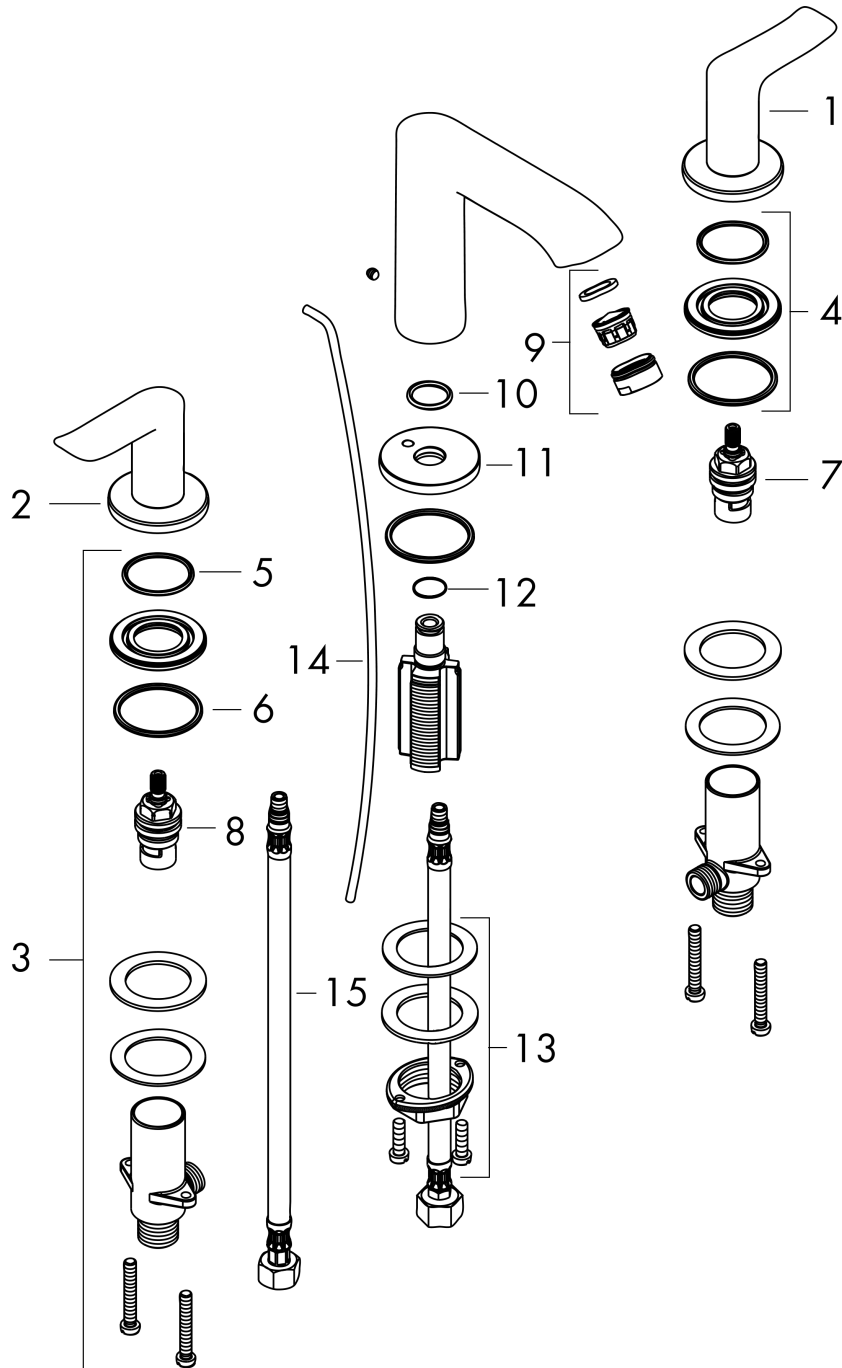

Metris

Widespread Faucet 100 with Pop-Up Drain, 1.2 GPM

Finishes : **brushed nickel** Part no. : **31083821**

Description

Features

- Aerated spray
- Flow: 1.2 GPM (4.5 L/Min)
- 90° ceramic valves
- Includes pop-up drain

Item details

List Price \$ 784.00

Technology

Compliance

Product image

Scale drawing

Metris

Widespread Faucet 100 with Pop-Up Drain, 1.2 GPM

Finishes : **brushed nickel** Part no. : **31083821**

Exploded drawing

Year of production: >07/16

Metris

Widespread Faucet 100 with Pop-Up Drain, 1.2 GPM

Finishes : **brushed nickel** Part no. : **31083821**

Spare parts list

Year of production: >07/16

Pos.	Description	Part no.	Price	PU
1	handle for cold water	95523820	-	1
2	handle for hot water	95522820	-	1
3	stop valve cpl.	97357001	-	1
4	nut	92854000	-	1
5	O-Ring 32x2,5	96364000	-	1
6	O-ring 40x3	92634000	-	1
7	shut off unit left closing	94008000	-	1
8	shut off unit right closing	94009000	-	1
9	aerator M24x1 (4,5 l/min)	92879820	-	1
10	O-ring 18x2,5	98139000	-	1
11	escutcheon for spout	97505820	-	1
12	O-ring 11x2	98127000	-	1
13	fixing set (Ø 32)	13961000	-	1
14	pull rod	96657820	-	1
15	connection hose 18½" M8x0,75 3/8"	96321001	-	1
a	pop up waste	88509820	-	1
b	spout cpl.	95679820	-	1