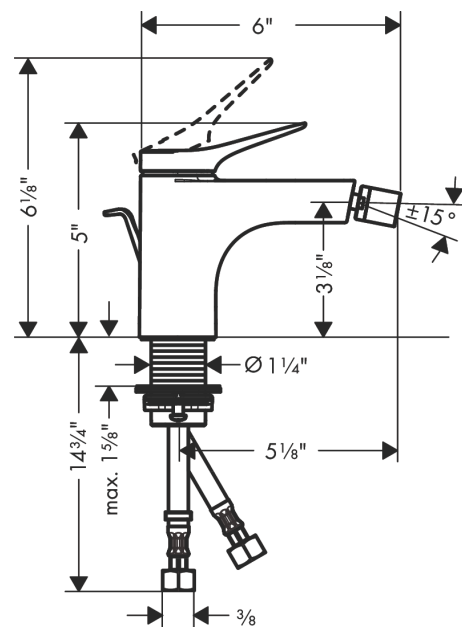

Vivenis

Single-Hole Bidet Faucet

Finishes : **matte white** Part no. : **75200701**

Description

Features

- Consists of: Single-lever bidet faucet, Pop-up assembly
- Ball-pivot joint
- Spray modes: Laminar spray
- Flow: 2.22 GPM
- Ceramic cartridge
- Includes pop-up drain
- Material waste set: Metal

Vivenis
Single-Hole Bidet Faucet
 Finishes : **matte white** Part no. : **75200701**

Exploded drawing

Year of production: >11/21

Vivenis

Single-Hole Bidet Faucet

Finishes : **matte white** Part no. : **75200701**

Spare parts list

Year of production: >11/21

Pos.	Description	Part no.	Price	PU
1	handle	94277700	-	1
2	screw cover	93735700	-	1
3	escutcheon	94027700	-	1
4	nut	93995000	-	1
5	O-ring 35x1,5	92114000	-	1
6	cartridge, assy	93897000	-	1
7	seal	95008000	-	1
8	O-ring 35x2	92604000	-	1
9	adapter for cartridge	98750000	-	1
10	O-Ring 30x2	98186000	-	1
11	ball joint	97362700	-	1
13	connection hose 23½" M8x0,75 3/8"	96556001	-	1
14	flat seal	98749000	-	1
15	fixing set (Ø 32)	13961000	-	1
16	lever collar	97548000	-	1
17	pull rod	96657700	-	1
a	lever arm 340mm (ball-Ø12mm)	96324000	-	1