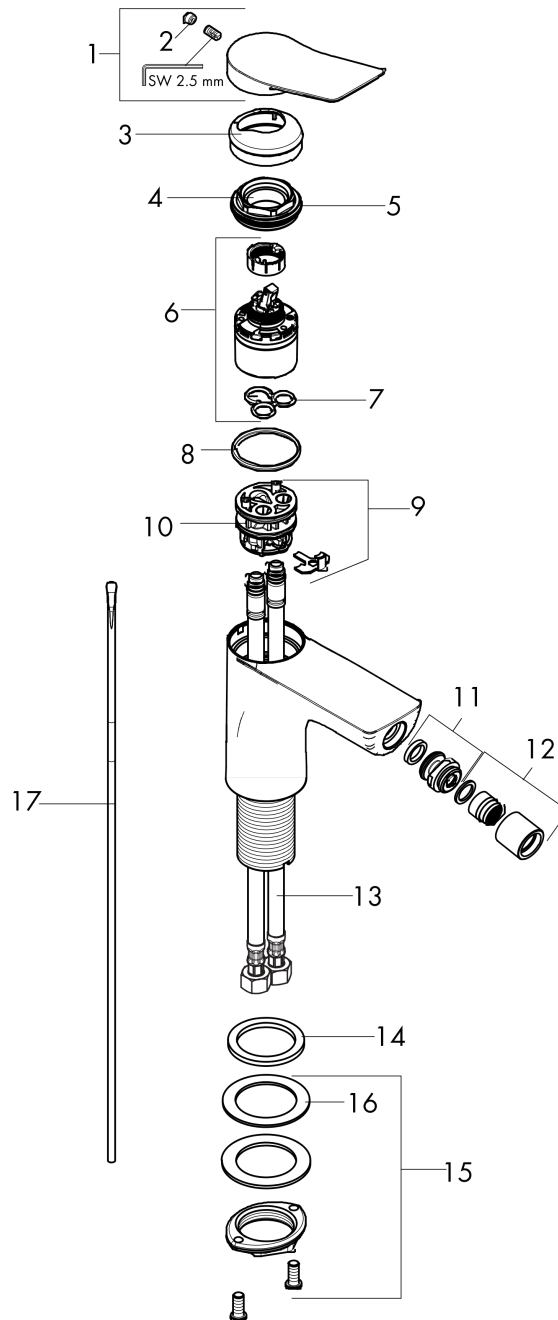

Vivenis

Single-Hole Bidet Faucet

Finishes : **matte white** Part no. : **75200701**

Description

Features

- Consists of: Single-lever bidet faucet, Pop-up assembly
- Ball-pivot joint
- Spray modes: Laminar spray
- Flow: 2.22 GPM
- Ceramic cartridge
- Includes pop-up drain
- Material waste set: Metal

Item details

List Price \$ 634.00

Design awards

reddot winner 2021

GERMAN DESIGN AWARD WINNER 2022

Compliance

Product image

Scale drawing

Vivenis
Single-Hole Bidet Faucet
 Finishes : **matte white** Part no. : **75200701**

Exploded drawing

Year of production: >11/21

Vivenis

Single-Hole Bidet Faucet

Finishes : **matte white** Part no. : **75200701**

Spare parts list

Year of production: >11/21

Pos.	Description	Part no.	Price	PU
1	handle	94277700	-	1
2	screw cover	93735700	-	1
3	escutcheon	94027700	-	1
4	nut	93995000	-	1
5	O-ring 35x1,5	92114000	-	1
6	cartridge, assy	93897000	-	1
7	seal	95008000	-	1
8	O-ring 35x2	92604000	-	1
9	adapter for cartridge	98750000	-	1
10	O-Ring 30x2	98186000	-	1
11	ball joint	97362700	-	1
13	connection hose 23½" M8x0,75 3/8"	96556001	-	1
14	flat seal	98749000	-	1
15	fixing set (Ø 32)	13961000	-	1
16	lever collar	97548000	-	1
17	pull rod	96657700	-	1
a	lever arm 340mm (ball-Ø12mm)	96324000	-	1