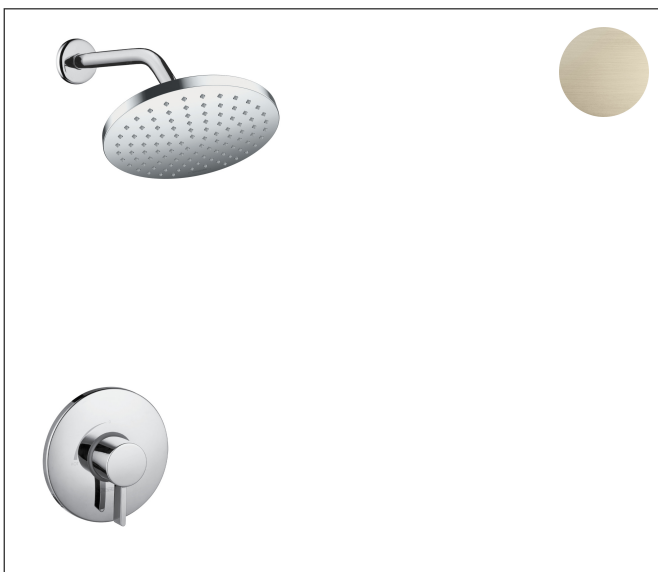

Brand hansgrohe
 Art. Name **Vernis Blend** Pressure Balance Shower Set, 1.75 GPM
 Art. Nr. 04953820
 Surface brushed nickel
 Pos. 1

Product Picture

Features

- Consists of: Showerhead, Showerarm, Pressure balance trim
- Spray modes: Rain
- Ball-joint: Showerhead angle adjustable
- Flow: 1.75 GPM (6.6 L/Min)

Drawing

Technology

Spray Types