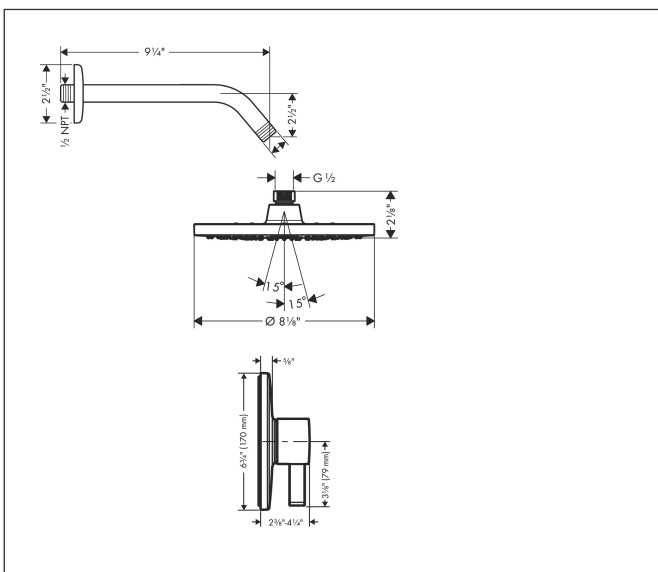

Brand hansgrohe
 Art. Name **Vernis Blend** Pressure Balance Shower Set, 1.75 GPM
 Art. Nr. 04953820
 Surface brushed nickel
 Pos. 1

Product Picture

Features

- Consists of: Showerhead, Showerarm, Pressure balance trim
- Spray modes: Rain
- Ball-joint: Showerhead angle adjustable
- Flow: 1.75 GPM (6.6 L/Min)

Drawing

Technology

Spray Types