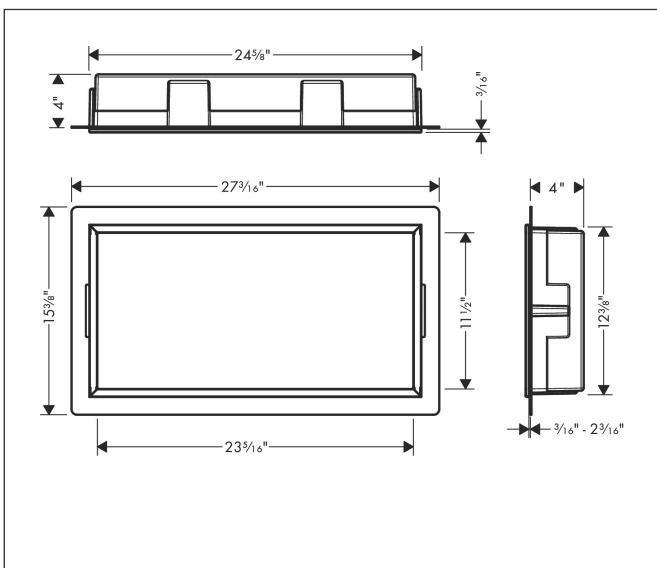

Brand hansgrohe
 Art. Name **XtraStoris Original** Wall niche with frame 12"x 24"x 4"
 Art. Nr. 56064700
 Surface matte white
 Pos. 1

Product Picture

Features

- Consists of: wall niche with frame, sealing set
- Installation depth: 100 mm
- Where to use: renovation, new construction
- Easy to clean surface
- Suitable for use in wet areas
- Wall type: solid wall construction, drywall construction
- Material sealing set: Polystyrene (PS)
- Material wall niche: Stainless Steel 304 (1.4301)
- Surface of the wall niche powder-coated stainless steel
- Dimensions wall niche: 300 x 600 x 100 mm (HxWxD)
- Required dimensions for sealing set: 313 x 625 x 100 mm (HxWxD)

Drawing

Technology