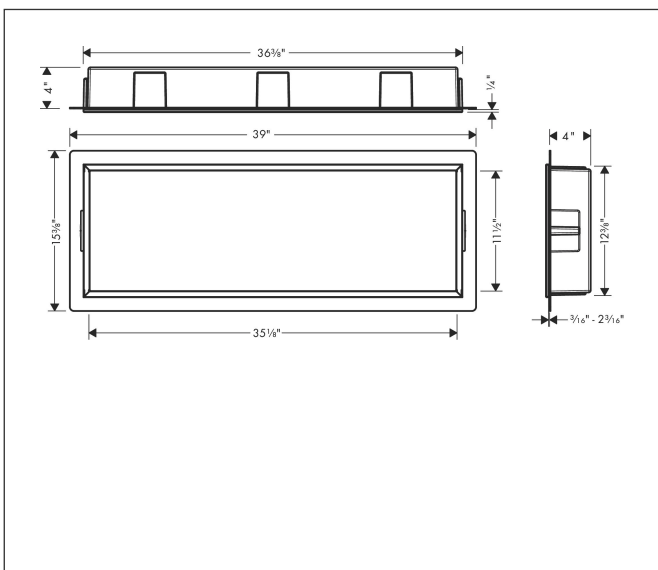

Brand hansgrohe
Art. Name **XtraStoris Original** Wall niche with frame 12"x 36"x 4"
Art. Nr. 56067670
Surface matte black
Pos. 1

Product Picture

Features

- Consists of: wall niche with frame, sealing set
- Installation depth: 100 mm
- Where to use: new construction, renovation
- Easy to clean surface
- Suitable for use in wet areas
- Wall type: solid wall construction, drywall construction
- Material sealing set: Polystyrene (PS)
- Material wall niche: Stainless Steel 304 (1.4301)
- Surface of the wall niche powder-coated stainless steel
- Dimensions wall niche: 300 x 900 x 100 mm (HxWxD)
- Required dimensions for sealing set: 313 x 925 x 100 mm (HxWxD)

Drawing

Technology