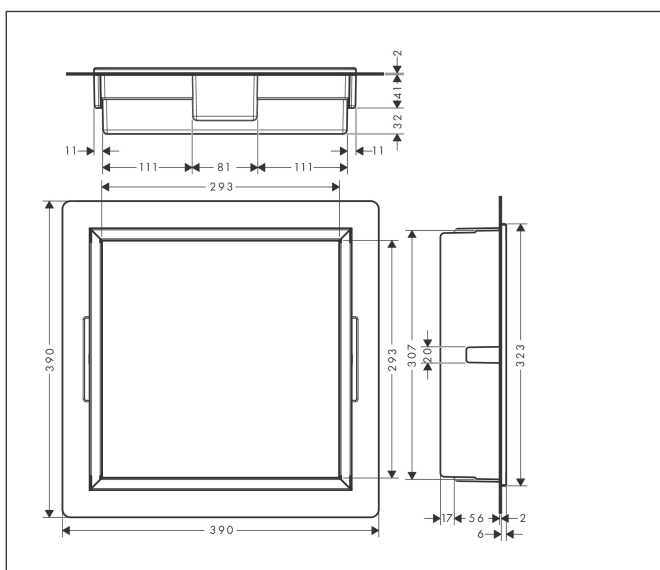

Brand	hansgrohe
Art. Name	XtraStoris Original Wall Niche with Frame 12"x 12"x 5.5"
Art. Nr.	56093380
Surface	Concrete Grey
Pos.	1

Product Picture

Features

- Consists of: wall niche with frame, sealing set, installation set
- Where to use: new construction, renovation
- Easy to clean surface
- Suitable for use in wet areas
- Wall type: solid wall construction, drywall construction
- Material sealing set: Polystyrene (PS)
- Material wall niche: Stainless Steel 304 (1.4301)
- Dimensions wall niche: 300 x 300 x 70 mm (HxWxD)

Drawing

Technology