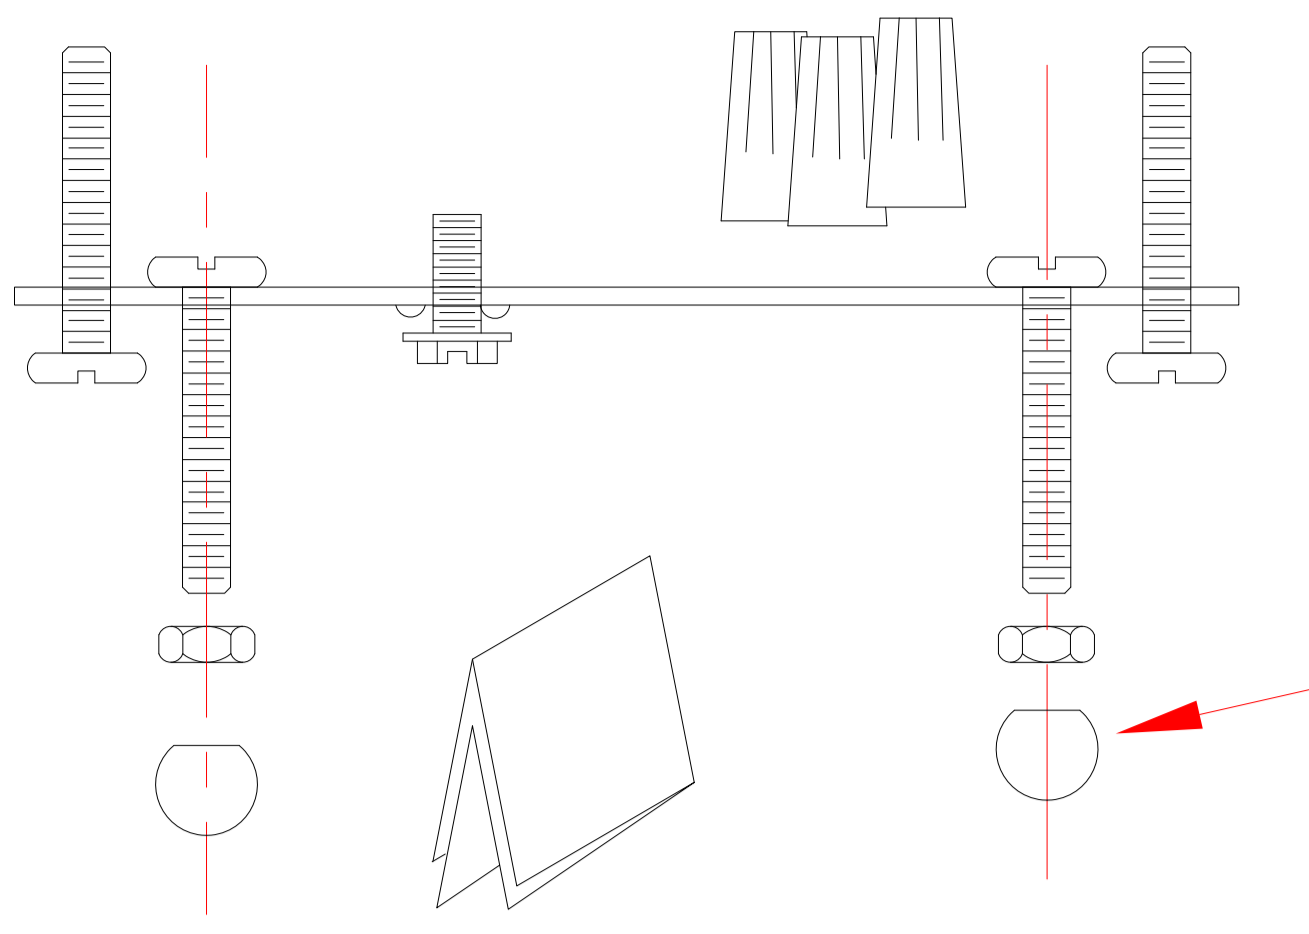

DESIGN COPYRIGHT - 10/11/2021
 ALL RIGHTS RESERVED AND MAY
 NOT BE DUPLICATED WITHOUT OUR
 WRITTEN PERMISSION

10 [3/8"]

115 [4 1/2"]

20 [3/4"]

15 [5/8"]

16 [5/8"]

115 [4 1/2"]

CANOPY

10' CORD (3 CORES
 BRAIDED WIRE)

R&D
 2021.10.25
 Mark

GROUND WIRE

DRILL HOLE(S) ON THE
 COVER OF SOCKET

97 [3 7/8"]

85 [3 3/8"]

22 [7/8"]

ITEM: 201CSW