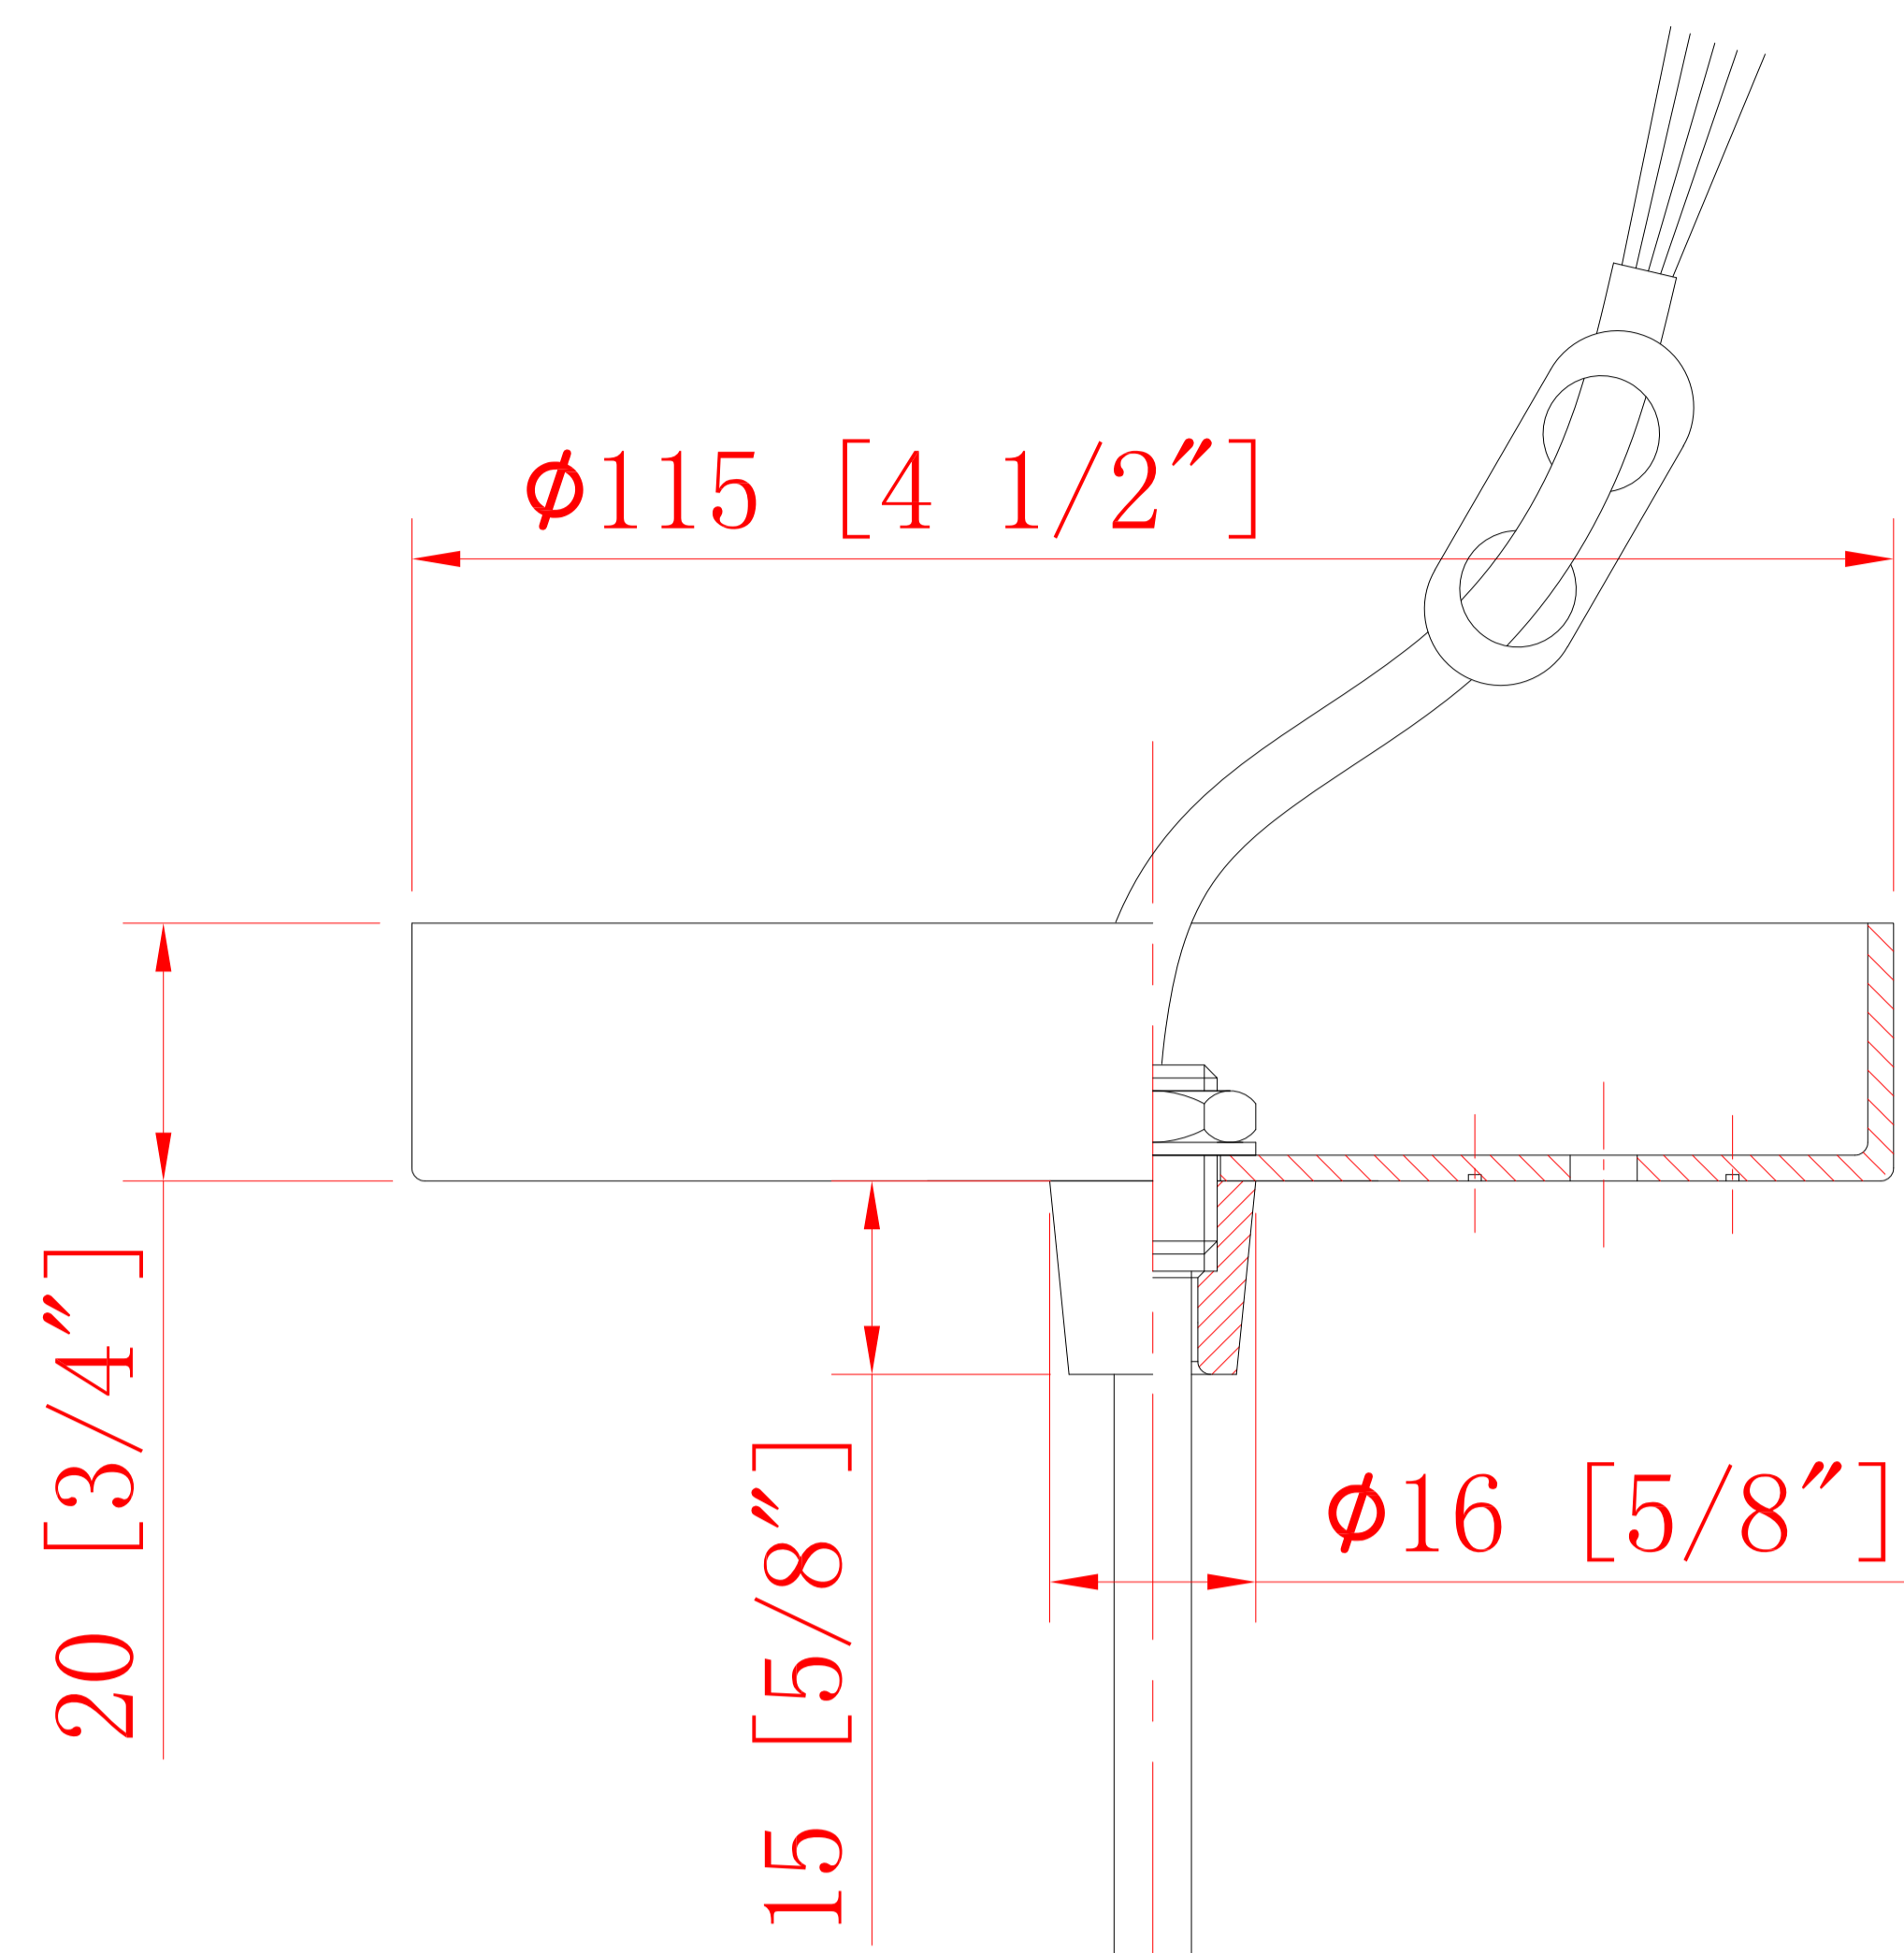

DESIGN COPYRIGHT - 10/11/2021
 ALL RIGHTS RESERVED AND MAY
 NOT BE DUPLICATED WITHOUT OUR
 WRITTEN PERMISSION

10 [3/8"]

115 [4 1/2"]

20 [3/4"]

15 [5/8"]

16 [5/8"]

115 [4 1/2"]

CANOPY

10' CORD (3 CORES
 BRAIDED WIRE)

R&D
 2021.10.25
 Mark

GROUND WIRE

DRILL HOLE(S) ON THE
 COVER OF SOCKET

97 [3 7/8"]

85 [3 3/8"]

22 [7/8"]

ITEM: 201CSW