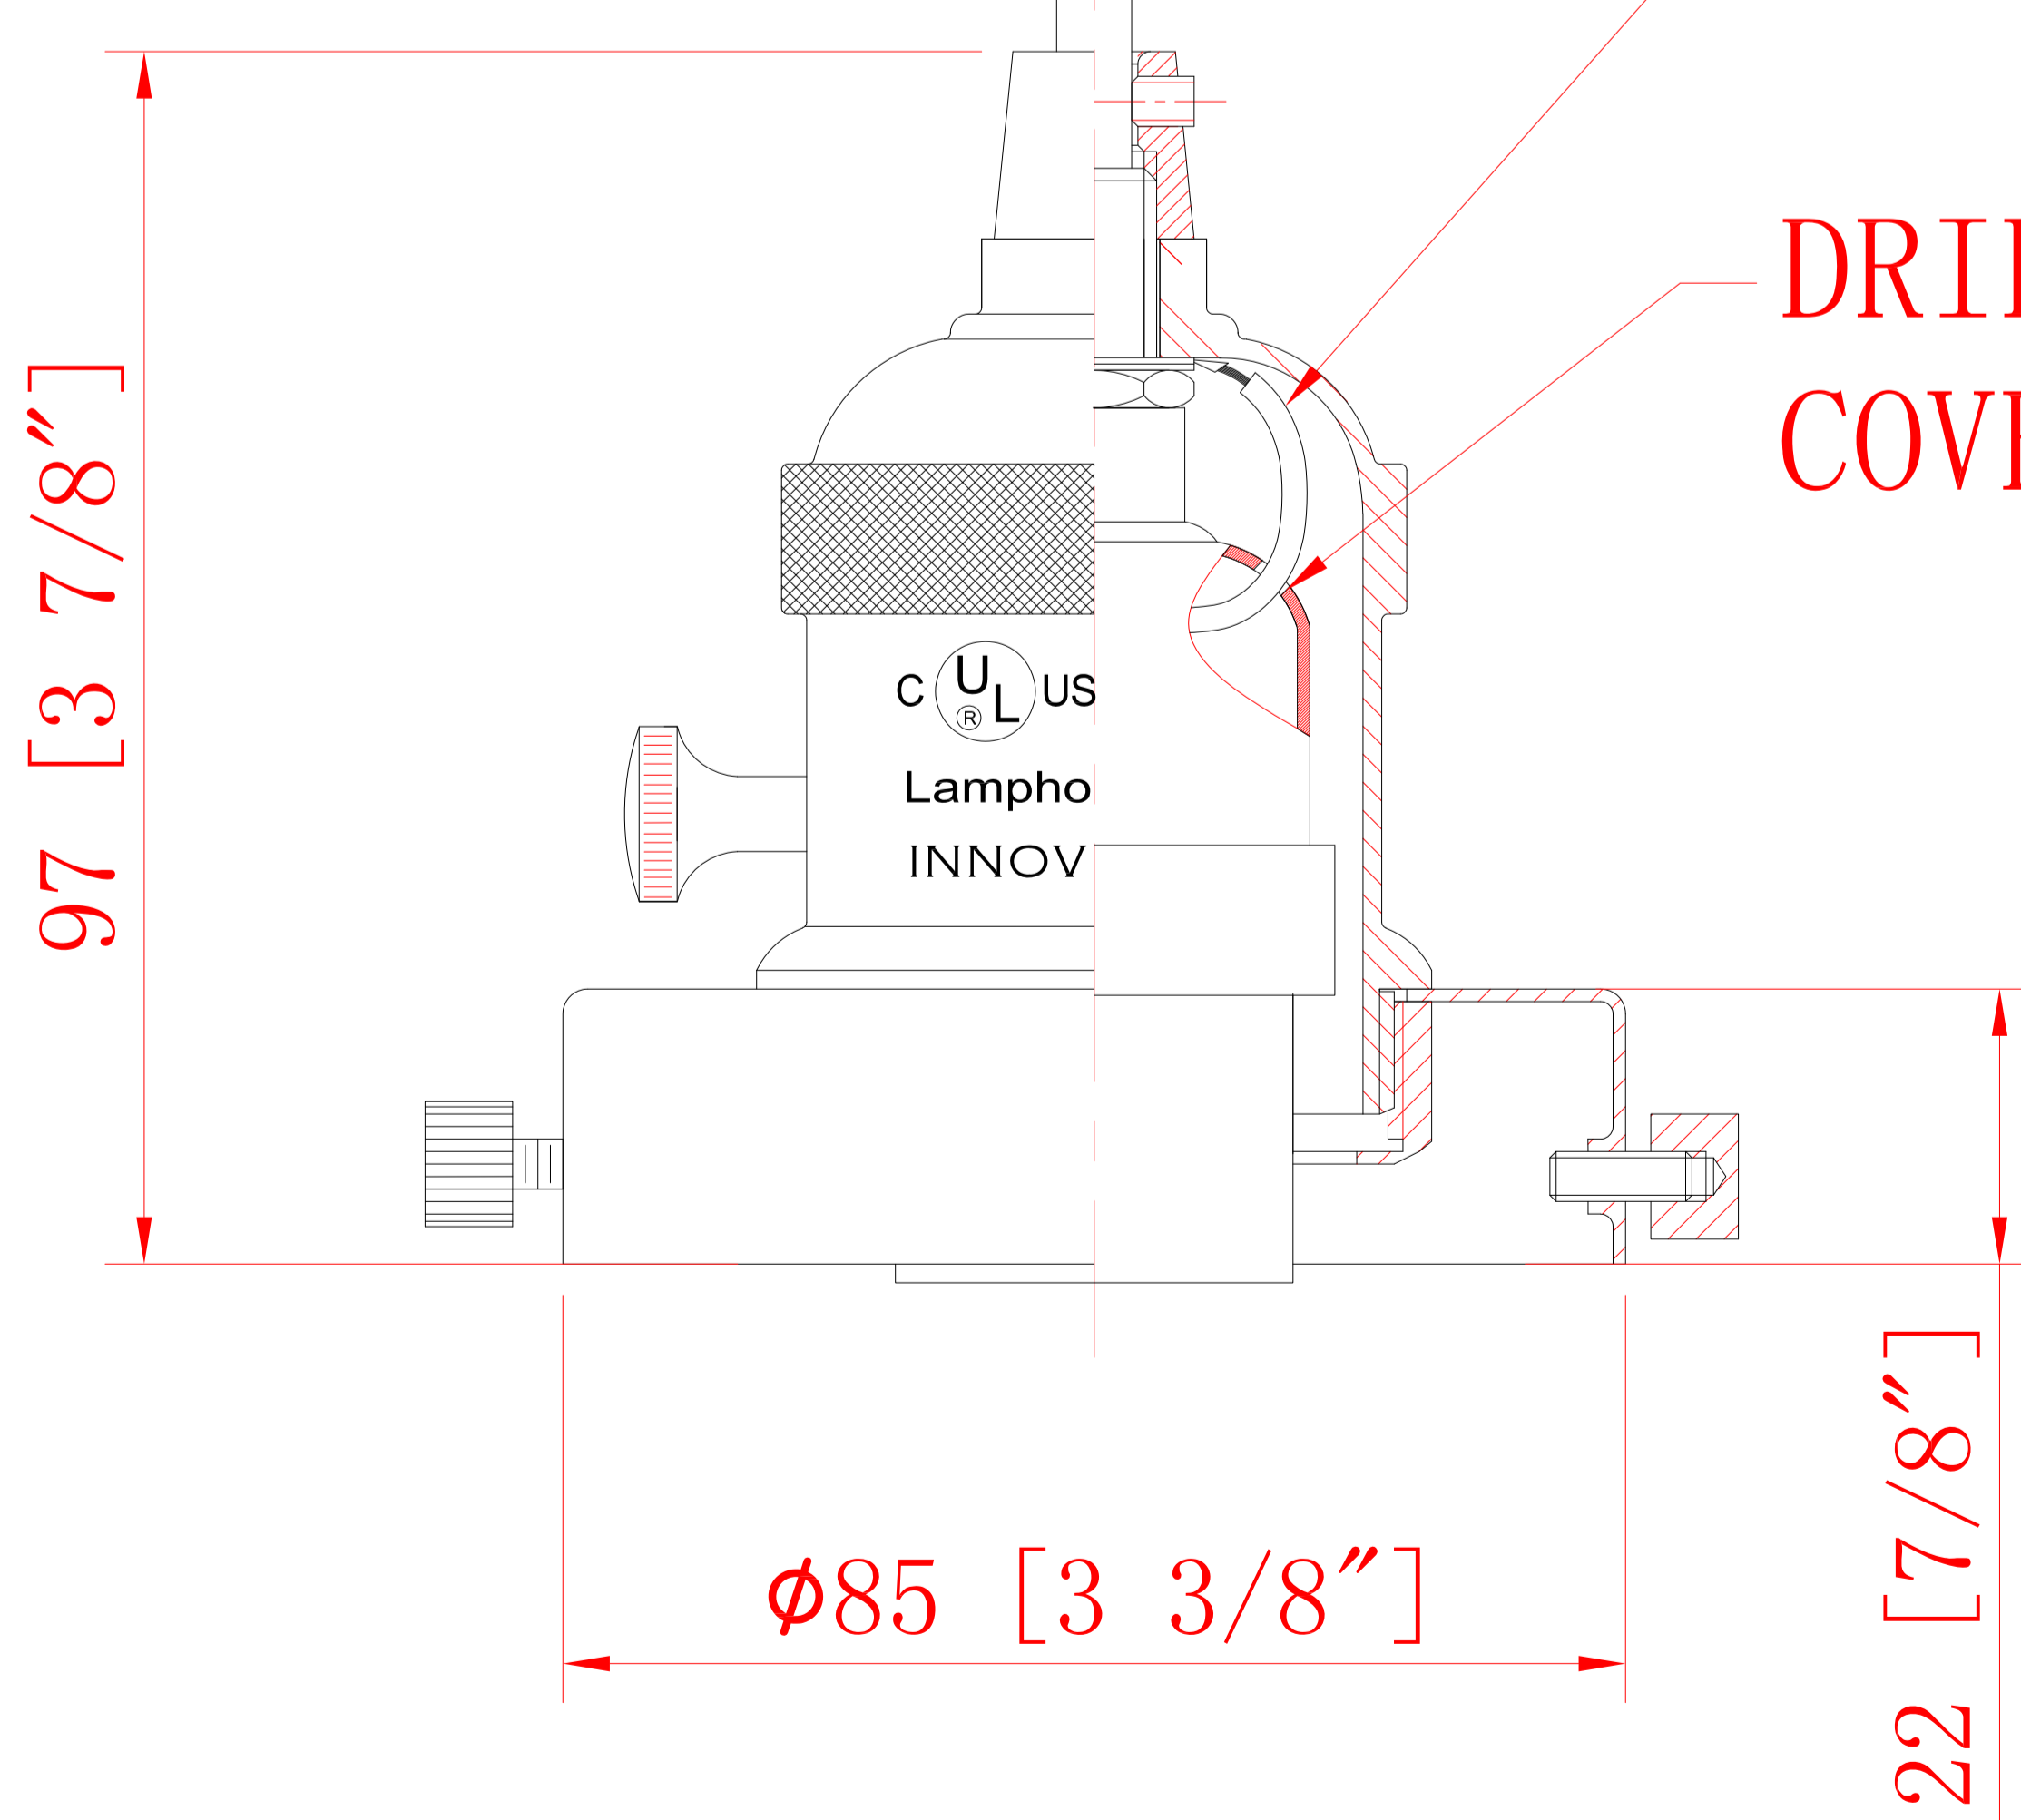

DESIGN COPYRIGHT - 10/11/2021
 ALL RIGHTS RESERVED AND MAY
 NOT BE DUPLICATED WITHOUT OUR
 WRITTEN PERMISSION

10 [3/8"]

115 [4 1/2"]

20 [3/4"]

15 [5/8"]

16 [5/8"]

115 [4 1/2"]

CANOPY

10' CORD (3 CORES
 BRAIDED WIRE)

R&D
 2021.10.25
 Mark

GROUND WIRE

DRILL HOLE(S) ON THE
 COVER OF SOCKET

97 [3 7/8"]

85 [3 3/8"]

22 [7/8"]

ITEM: 201CSW