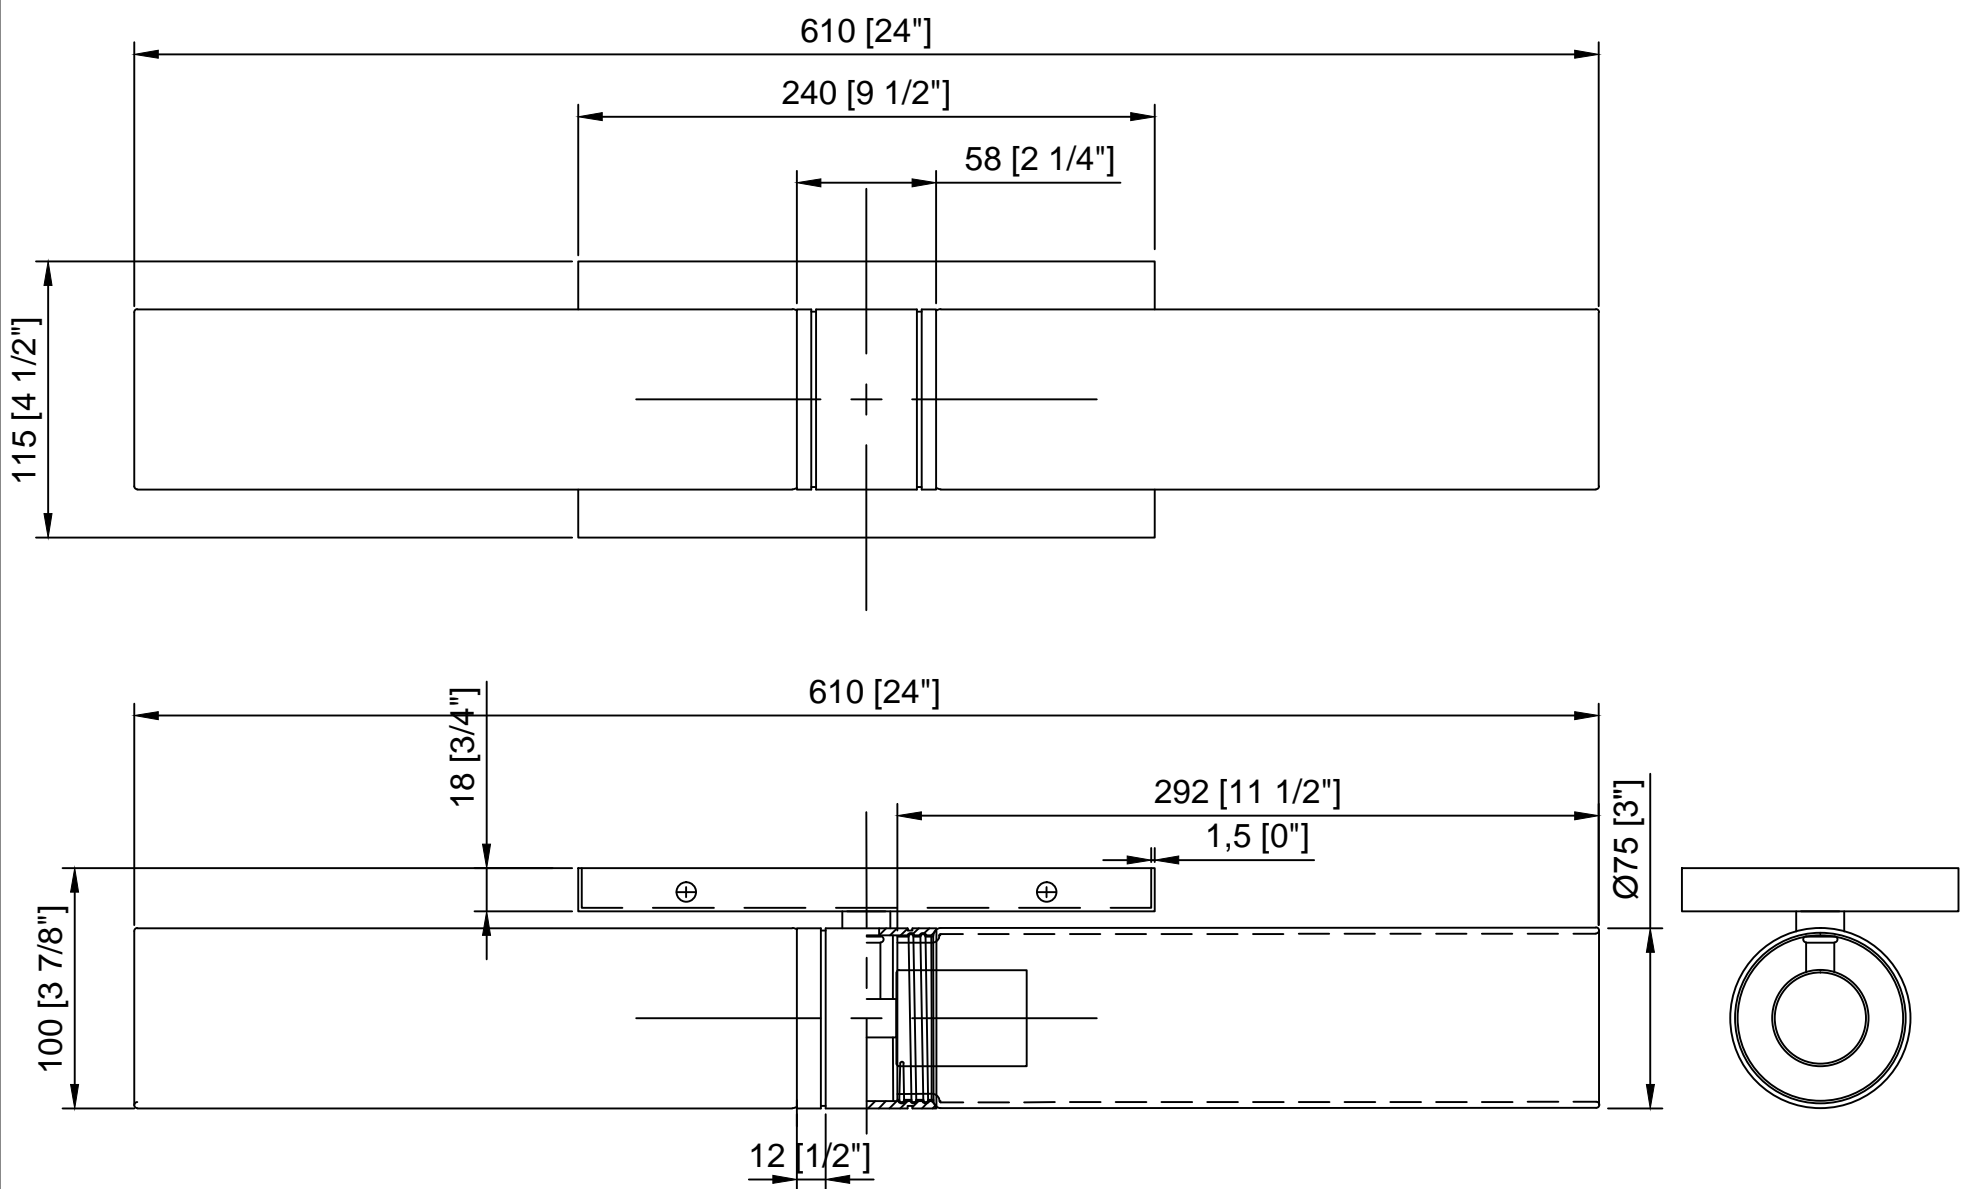

INNOVATIONS LIGHTING
DESIGN COPYRIGHT - 06/29/2022
ALL RIGHTS RESERVED AND MAY
NOT BE DUPLICATED WITHOUT OUR
WRITTEN PERMISSION

TITLE	
2LT Wall Sconce	
ITEM NO: DL2062-2W-L	REV. A
VENDOR: Delong Lighting	