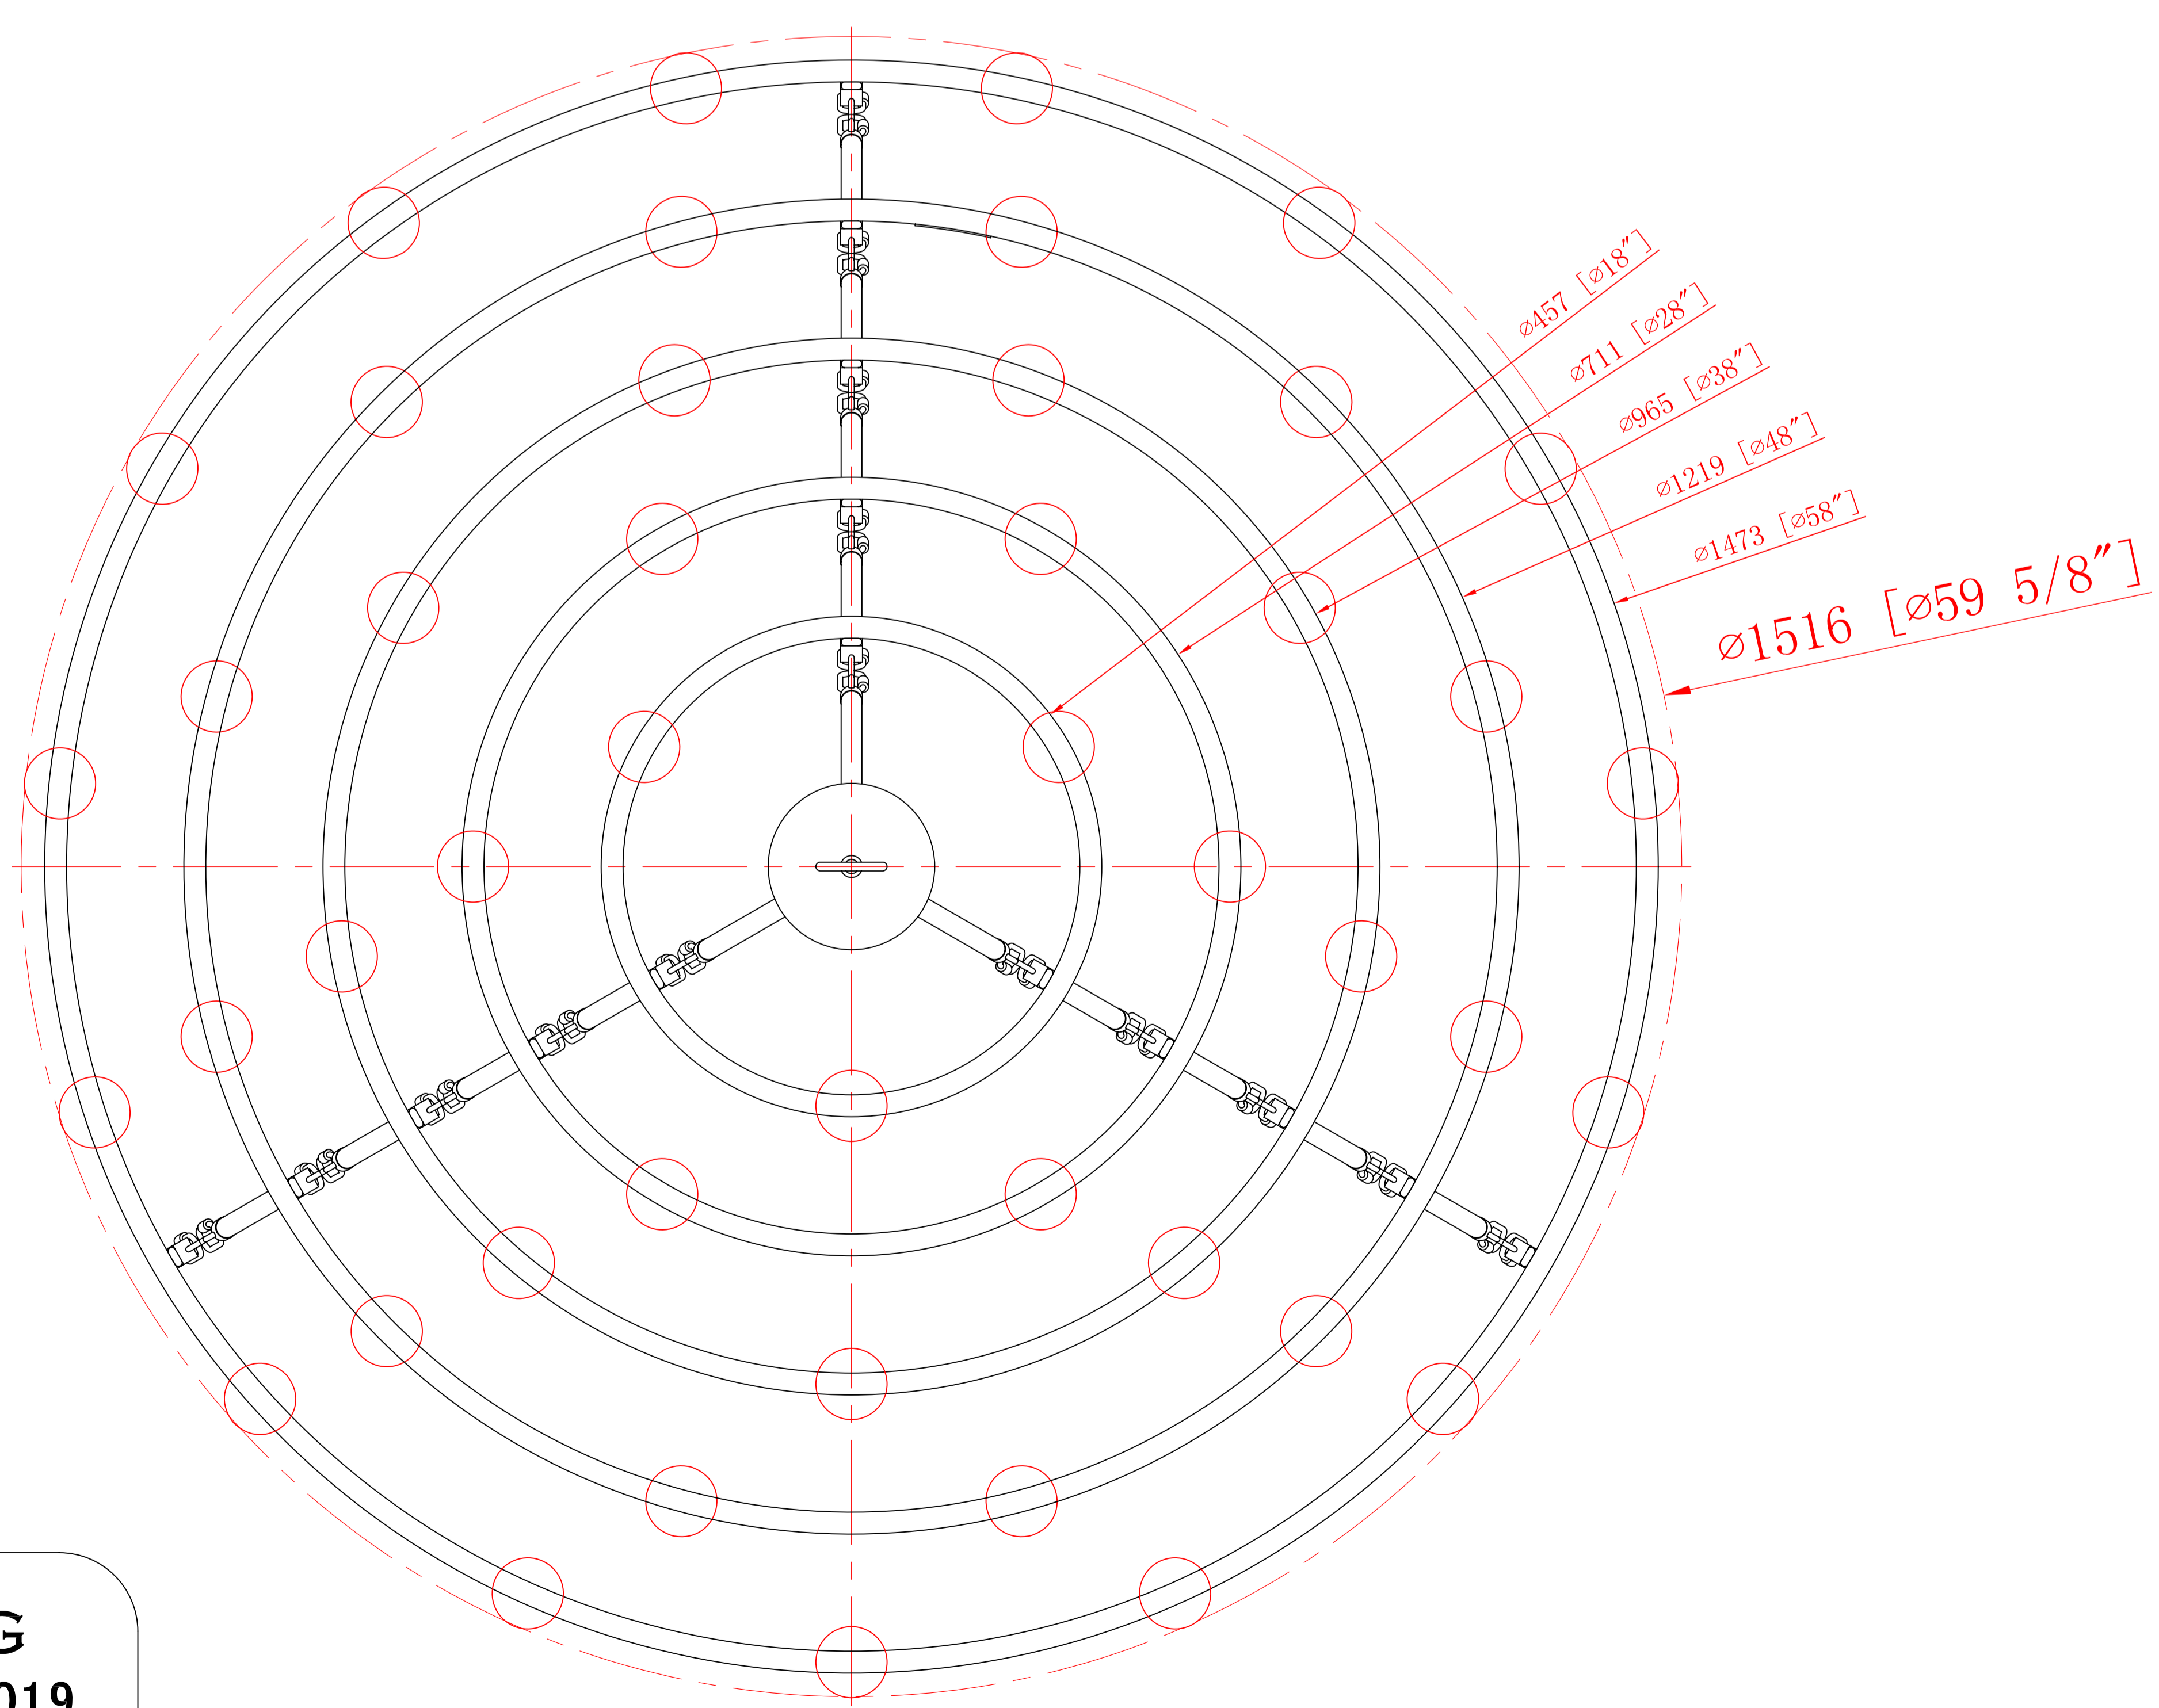

PARTS PACKAGE

INNOVATIONS LIGHTING
 DESIGN COPYRIGHT - 10/25/2019
 ALL RIGHTS RESERVED AND MAY
 NOT BE DUPLICATED WITHOUT OUR
 WRITTEN PERMISSION

ITEM: 8203456-BK