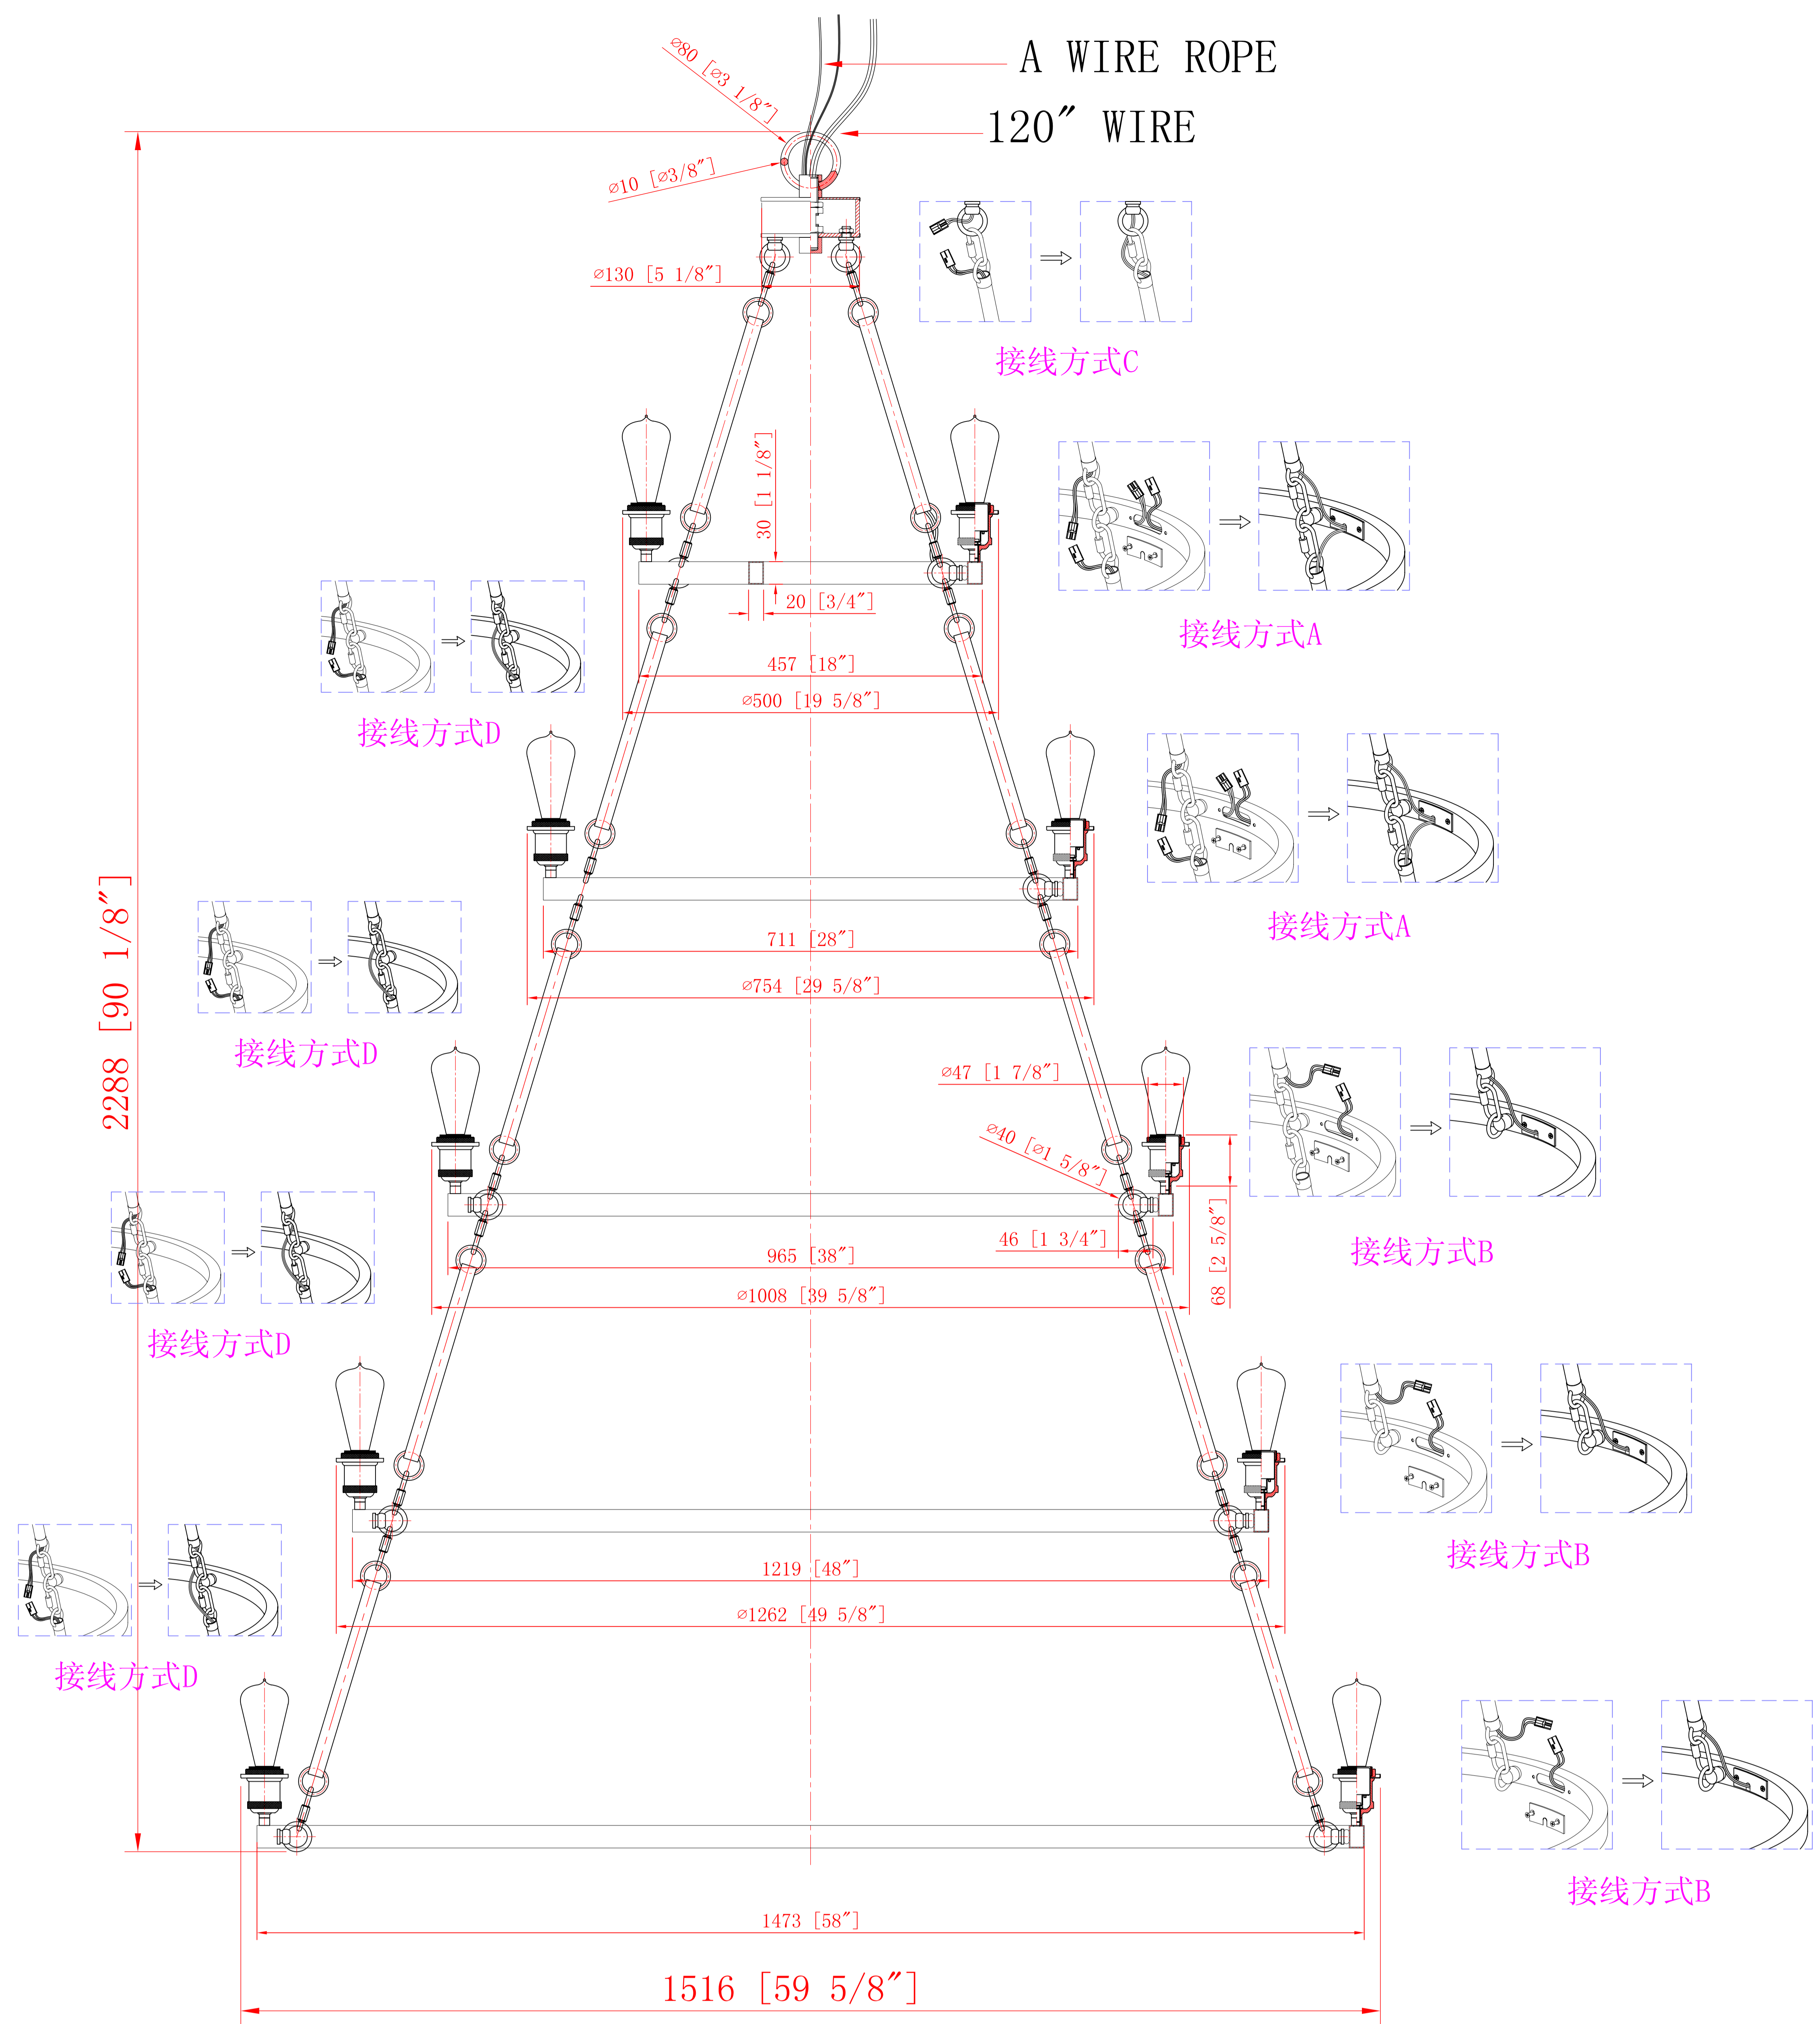

PARTS PACKAGE

INNOVATIONS LIGHTING
 DESIGN COPYRIGHT - 10/25/2019
 ALL RIGHTS RESERVED AND MAY
 NOT BE DUPLICATED WITHOUT OUR
 WRITTEN PERMISSION

ITEM: 8203456-BK