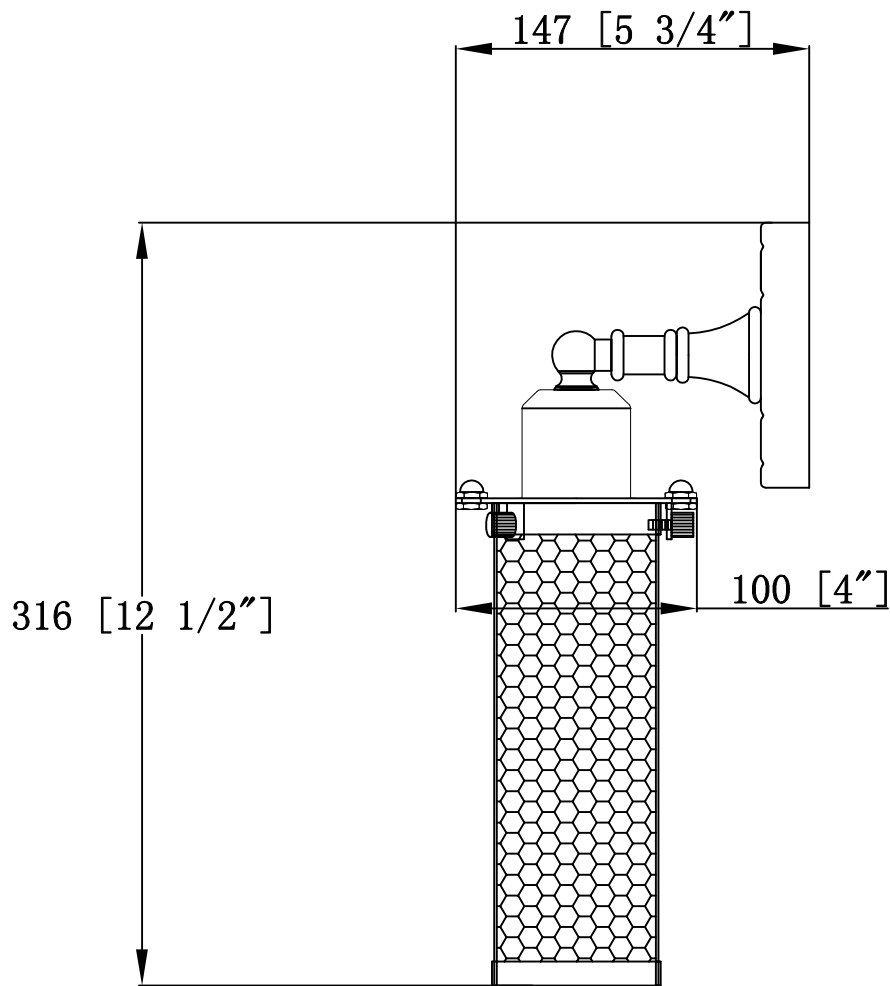

ITEM#: 217SN  
2170B

INNOVATIONS  
LIGHTING

1-40W MED

PROJECT:

TYPE: