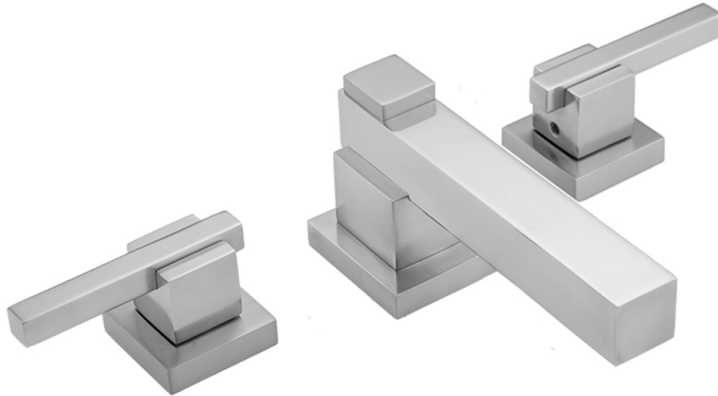

## CUBIX® Faucet with CUBIX® Lever Handles - 1.2 GPM

**Model #: 3204-T670-1.2-**

### FEATURES:

- All brass 8" - 12" widespread faucet includes brass pop-up drain with overflow
- 1/4 turn ceramic valves
- Stationary Spout
- Available Flow Rates: 1.5, 1.2 & 0.5 GPM. Additional flow rate (aerator) options available. Contact JACLO.
- 5 1/2" spout reach
- Spout Hole Size Min-Max: 1 5/8" - 2"
- Valve Hole Size Min-Max: 1 1/8" - 1 5/8"
- ADA Compliant Levers