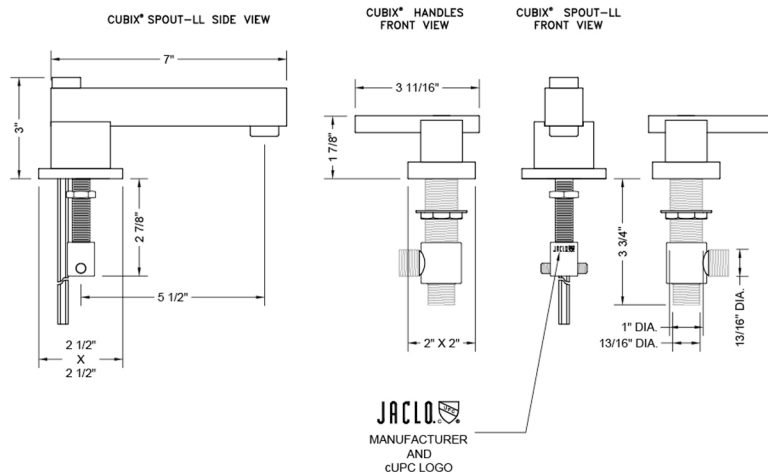

### FEATURES:

- All brass 8" - 12" widespread faucet includes brass pop-up drain with overflow
- 1/4 turn ceramic valves
- Stationary Spout
- Available Flow Rates: 1.5, 1.2 & 0.5 GPM. Additional flow rate (aerator) options available. Contact JACLO.
- 5 1/2" spout reach
- Spout Hole Size Min-Max: 1 5/8" - 2"
- Valve Hole Size Min-Max: 1 1/8" - 1 5/8"
- ADA Compliant Levers

### SPECIFICATION DRAWING: