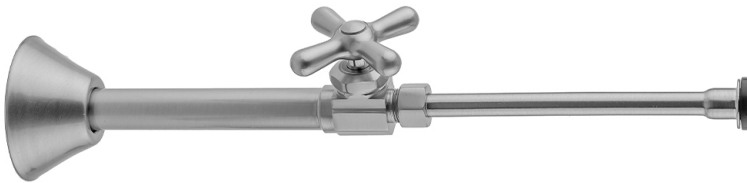

# Multi Turn Straight Pattern 1/2" Copper (Sweat Fit) x 3/8" O.D. Toilet Supply Kit with Cross Handle, 20" Supply Tube, Escutcheon

**Model #: 5826X-72-**

### FEATURES:

- Complete Toilet Supply Kit
- Kit contains:
  - (1) Multi Turn Straight Pattern 1/2" Copper (Sweat Fit) x 3/8" O.D. Supply Valve with Cross Handle P/N 5826X
  - (1) 20" Copper Supply Tube P/N 772
  - (1) Escutcheon P/N 7116

### AVAILABLE FINISHES:

Polished Chrome (PCH)	Satin Chrome (SC)	Satin Nickel (SN)
Polished Nickel (PN)	Antique Brass (AB)	Oil-Rubbed Bronze (ORB)
Polished Brass (PB)	Vintage Bronze (VB)	

### SPECIFICATION DRAWING:

COMPONENTS	
DESCRIPTION	QTY:
STRAIGHT VALVE - OVAL HANDLE	1
20" X 3/8" O.D. SUPPLY TUBE	1
ESCUTCHEON	1
PLASTIC FILL VALVE COUPLING NUT	1