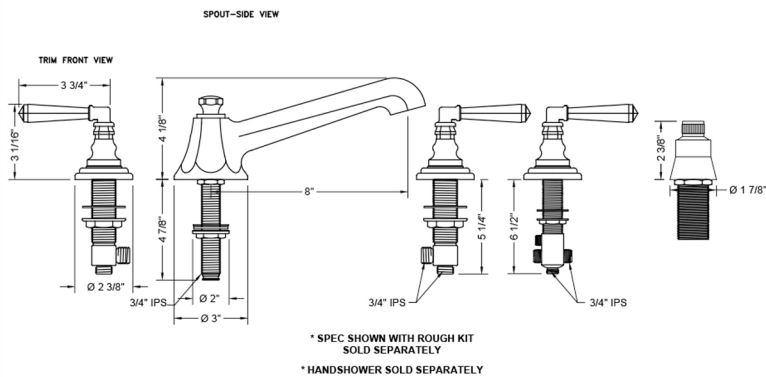

Westfield Roman Tub Set with Low Spout and Hex Lever Handles and Straight Handshower Mount

Model #: 6970-T675-S-TRIM-

FEATURES:

- All brass roman deck mount tub set trim
- Any handshower can be used-Order handshower separately
- Quick connect/disconnect spout
- Stationary Spout includes full flow aerator
- Includes:
 - 3060-DS hose
 - 8030 straight handshower mount
 - 8019 deck mount sleeve
- Spout Hole Size Min-Max: 1 1/4" - 1 3/8"
- Valve Hole Size Min-Max: 1 1/4" - 1 3/8"
- Both standard metal & porcelain buttons are included for handles
- Requires J-6912-DIV-RGH rough in kit

SPECIFICATION DRAWING:

AVAILABLE HANDLES: