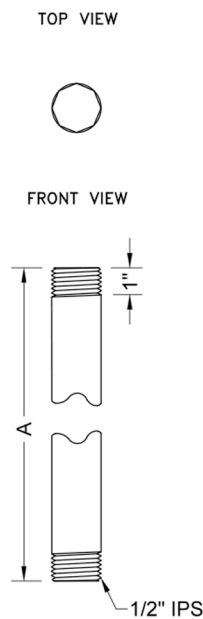

# 1/2" IPS x 4" Brass Vertical Drop Ceiling Nipple

**Model #: 801-12.4-**

### FEATURES:

- Can be used as a Brass Nipple for supply valves or Brass vertical drop ceiling nipple shower arm
- 1/2" IPS x 4" length
- 1/2" escutcheons sold separately
- All custom lengths available. Contact JACLO for pricing & availability

### SPECIFICATION DRAWING:

1/2" BRASS VERTICAL DROP CEILING NIPPLES		
PART. #	DESCRIPTION	A
801-12.4	1/2" IPS X 4"	4"
801-12.6	1/2" IPS X 6"	6"
801-12.12	1/2" IPS X 12"	12"
801-12.18	1/2" IPS X 18"	18"
801-12.24	1/2" IPS X 24"	24"
801-12.30	1/2" IPS X 30"	30"
801-12.36	1/2" IPS X 36"	36"
801-12.42	1/2" IPS X 42"	42"
801-12.48	1/2" IPS X 48"	48"
801-12.60	1/2" IPS X 60"	60"
801-12.72	1/2" IPS X 72"	72"