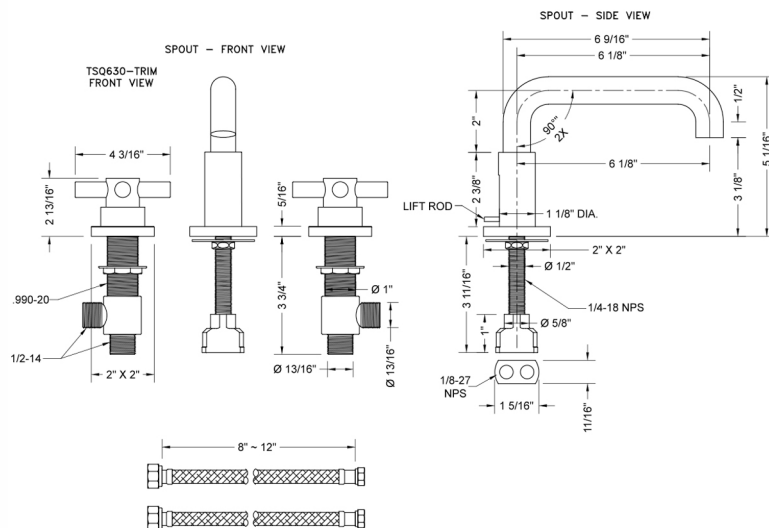

SPECIFICATION DRAWING: