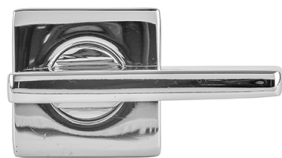

Toilet Tank Trip Lever to Fit TOTO- Legato  
**Model #: 9312-**

**FEATURES:**

- Toilet tank "trip" lever to fit TOTO model: THU312
- Brass arm
- Fits TOTO Models: Legato

**AVAILABLE FINISHES:**

Polished Chrome (PCH)	Satin Chrome (SC)	Bronze Umber (BU)
Satin Nickel (SN)	Pewter (PEW)	Caramel Bronze (CB)
Polished Nickel (PN)	Antique Brass (AB)	Antique Copper (ACU)
Oil-Rubbed Bronze (ORB)	Polished Brass (PB)	Polished Copper (PCU)
Vintage Bronze (VB)	Satin Brass (SB)	Rose Gold (RG)
Matte Black (MBK)	Satin Gold (SG)	Polished Gold (PG)
Black Nickel (BKN)	Bombay Gold (BG)	Jewelers Gold (JG)
Europa Bronze (EB)	White (WH)	Sedona Beige (SDB)
Tristan Brass (TB)	Unlacquered Brass (ULB)	Satin Cooper (SCU)