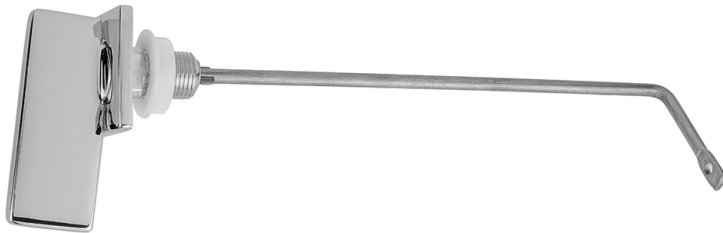

Toilet Tank Trip Lever to Fit TOTO- Legato  
**Model #: 9312-**

**FEATURES:**

- Toilet tank "trip" lever to fit TOTO model: THU312
- Brass arm
- Fits TOTO Models: Legato

**AVAILABLE FINISHES:**

Polished Chrome (PCH)	Satin Chrome (SC)	Bronze Umber (BU)
Satin Nickel (SN)	Pewter (PEW)	Caramel Bronze (CB)
Polished Nickel (PN)	Antique Brass (AB)	Antique Copper (ACU)
Oil-Rubbed Bronze (ORB)	Polished Brass (PB)	Polished Copper (PCU)
Vintage Bronze (VB)	Satin Brass (SB)	Rose Gold (RG)
Matte Black (MBK)	Satin Gold (SG)	Polished Gold (PG)
Black Nickel (BKN)	Bombay Gold (BG)	Jewelers Gold (JG)
Europa Bronze (EB)	White (WH)	Sedona Beige (SDB)
Tristan Brass (TB)	Unlacquered Brass (ULB)	Satin Cooper (SCU)

**SPECIFICATION DRAWING:**

FRONT VIEW

SIDE VIEW