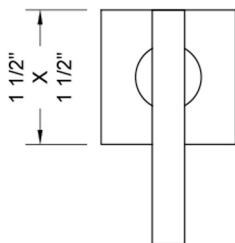

Toilet Tank Trip Lever to Fit TOTO- Legato  
**Model #: 9312-**

**FEATURES:**

- Toilet tank "trip" lever to fit TOTO model: THU312
- Brass arm
- Fits TOTO Models: Legato

**AVAILABLE FINISHES:**

Polished Chrome (PCH)	Satin Chrome (SC)	Bronze Umber (BU)
Satin Nickel (SN)	Pewter (PEW)	Caramel Bronze (CB)
Polished Nickel (PN)	Antique Brass (AB)	Antique Copper (ACU)
Oil-Rubbed Bronze (ORB)	Polished Brass (PB)	Polished Copper (PCU)
Vintage Bronze (VB)	Satin Brass (SB)	Rose Gold (RG)
Matte Black (MBK)	Satin Gold (SG)	Polished Gold (PG)
Black Nickel (BKN)	Bombay Gold (BG)	Jewelers Gold (JG)
Europa Bronze (EB)	White (WH)	Sedona Beige (SDB)
Tristan Brass (TB)	Unlacquered Brass (ULB)	Satin Cooper (SCU)

**SPECIFICATION DRAWING:**

FRONT VIEW

SIDE VIEW